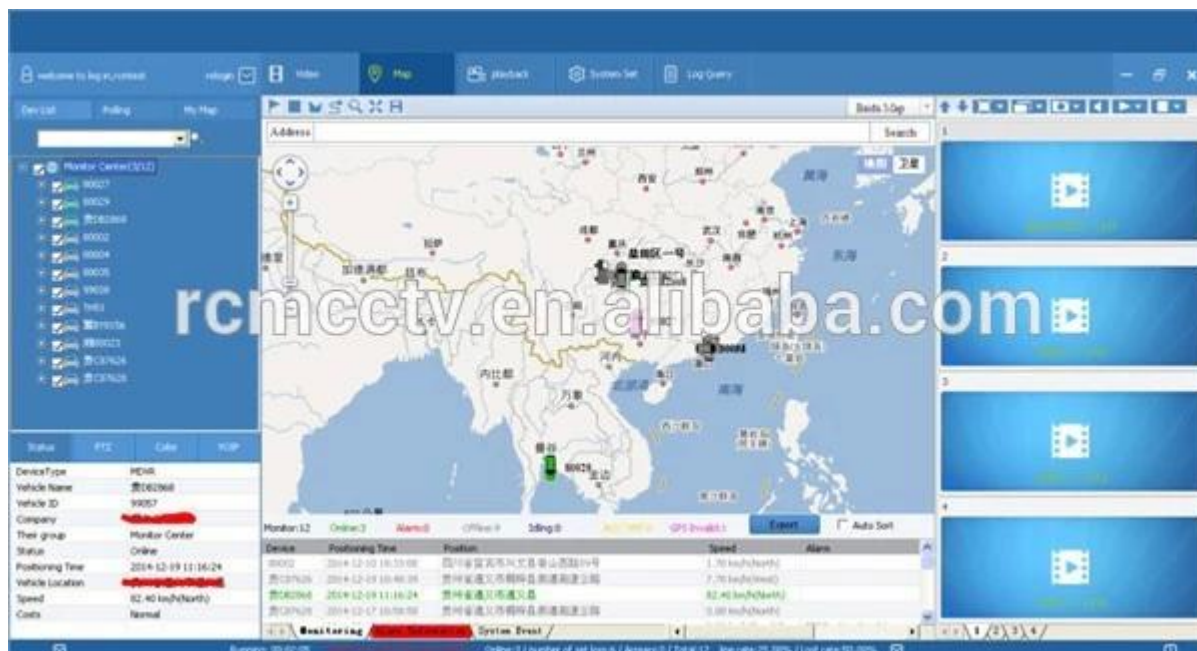

Player software interface

Remote Viewing Surveillance 3G 4G Mobile DVR Taxi solution