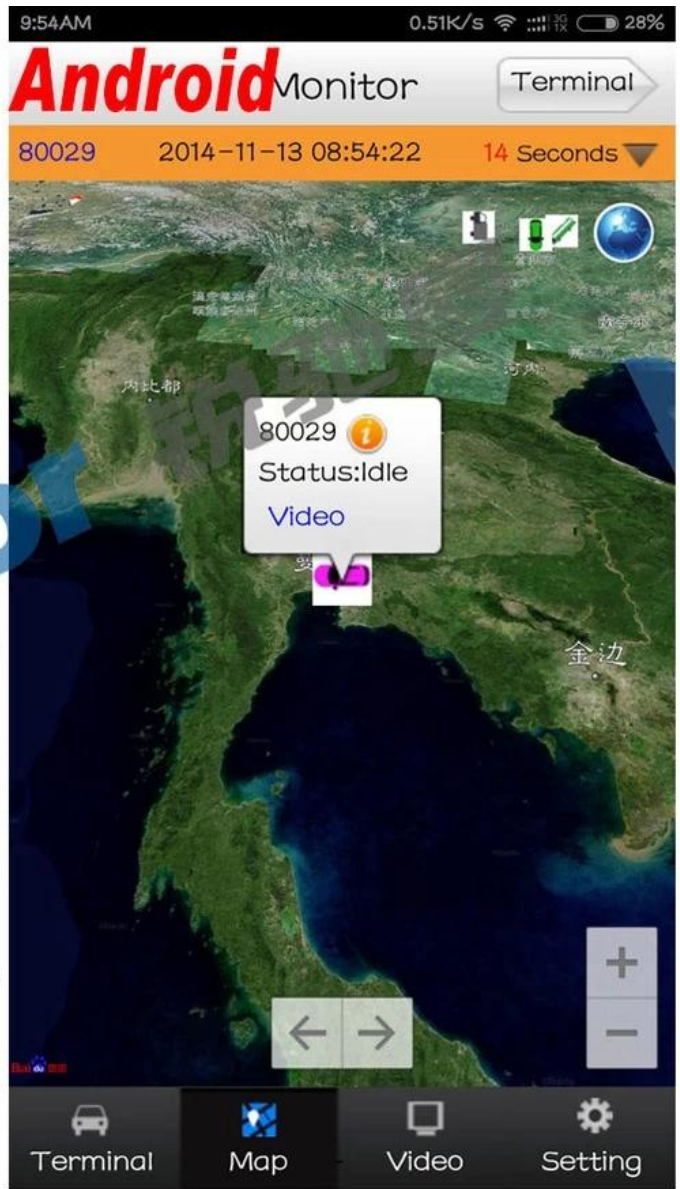

1 贵C 26562 - CH1 - 4 KB/S  
2 贵C 26562 - CH2 - 36 KB/S  
3 贵C 26562 - CH3 - 0 KB/S  
4 贵C 26562 - CH4 - 2 KB/S

Monitor:1 Online:1 Alarm:0 Offline:0 Idling:0 ACC OFF:0 GPS Invalid:0

Device	Positioning Time	Position	Speed	Alarm	Sta
贵C87762	2015-08-11 10:10:19	福建省漳州市龙文区G76(厦蓉高速公路)	0.00 km/h(Northwest)		(On

Address Search

贵C87762  
Time:2015-08-11 10:10:19  
Speed:0.00 km/h(Northwest)  
Company:遵义集团(省际)  
Position:福建省漳州市龙文区  
Status:(Online)ACC ON,SI  
Network signal Normal  
Network:3G

100米

Running: 00:02:02 Online:5 / Number of set loss:5 / Arrears:0 / Total:12 Line Rate:41.67% / Lost Rate:41.67%

## Android/IOS APP Monitor