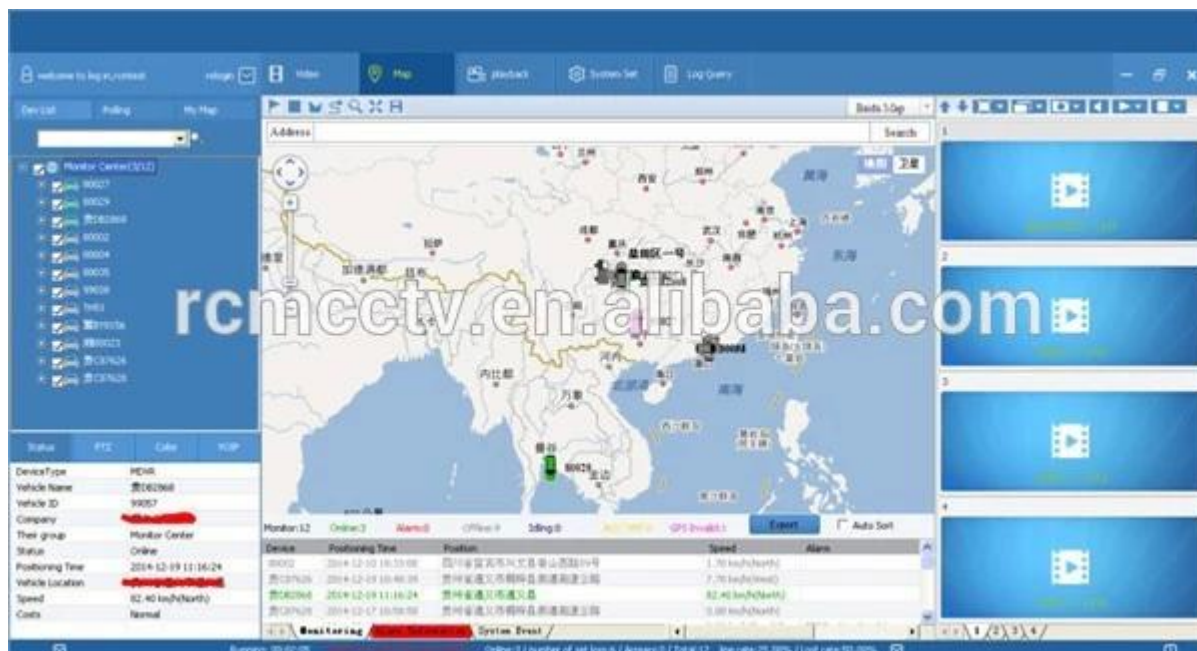

Player software interface

Remote Viewing Surveillance 3G 4G Mobile DVR School bus solution