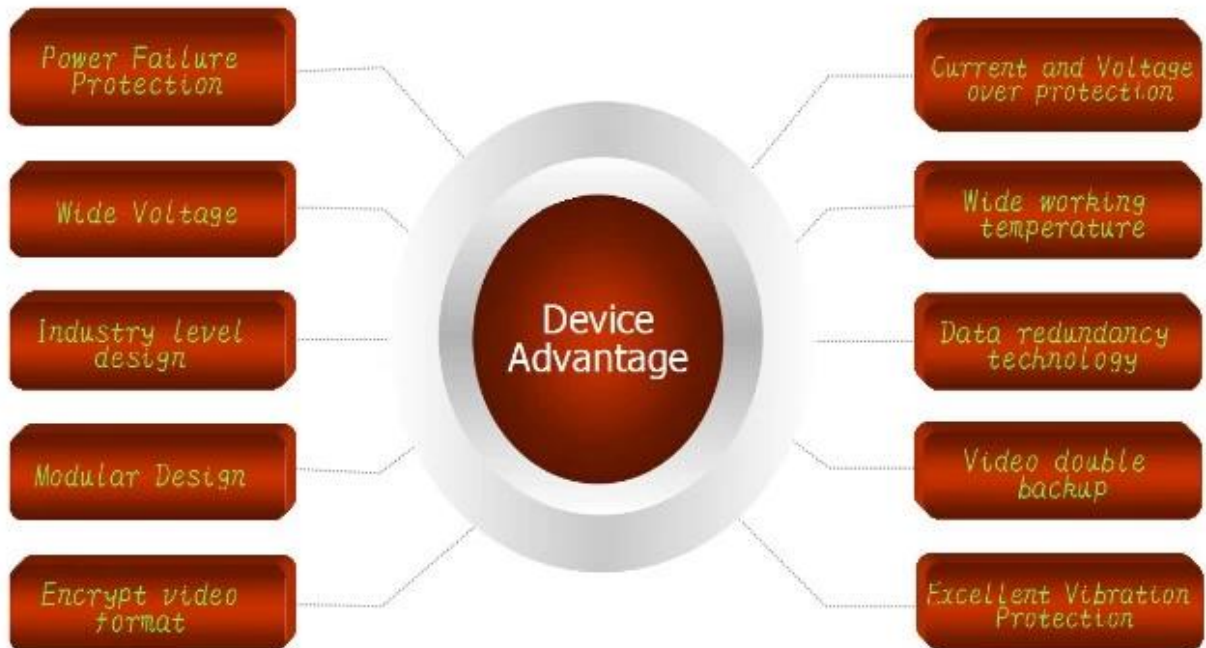

Product Show:

AV Input & Output Cables

Power Cable

IO Cables

Remote Control

3G Antenna

WiFi Antenna

CD (Manual & Software Inside)

7000 HDD Mobile DVR

Product Introduction

Device Series

Product Advantage

Client User Graph Interface

The interface is titled "移动视频监控平台" (Mobile Video Monitoring Platform). It features a top navigation bar with icons for "实时预览" (Real-time Preview), "电子地图" (Electronic Map), "回放管理" (Playback Management), "信息管理" (Information Management), and "系统设置" (System Settings). The main dashboard includes several function tiles: "视频监听" (Video Monitoring), "卫星定位" (Satellite Positioning), "系统调试" (System Debugging), "远程报警" (Remote Alarm), "设备管理" (Device Management), "监听对讲" (Monitoring Intercom), "驾乘管理" (Driver/Passenger Management), and "数据报表" (Data Report).