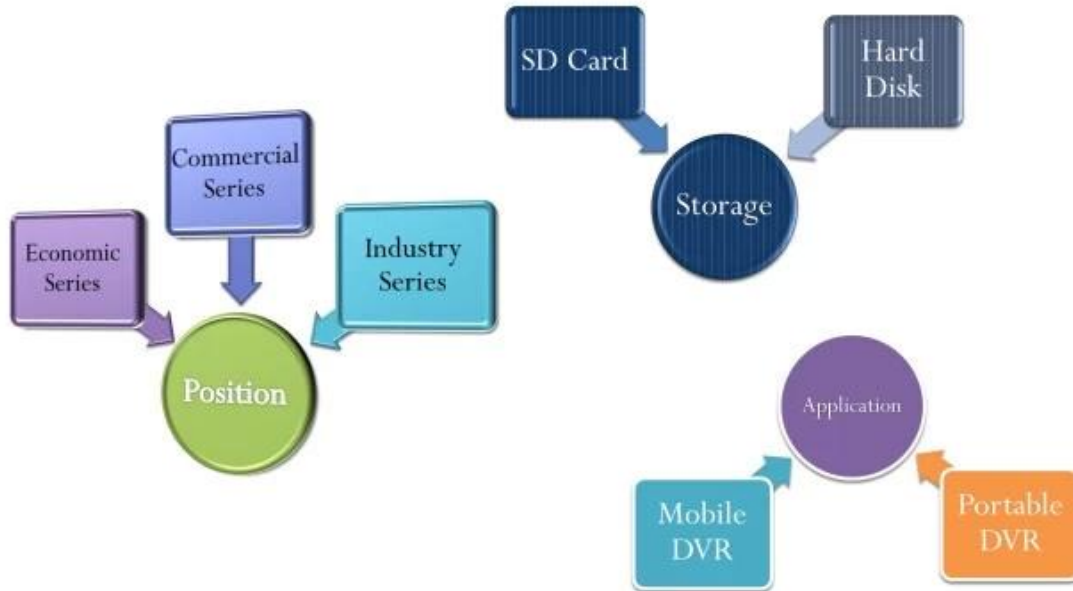

Product Show:

AV Input & Output Cables

Power Cable

IO Cables

Remote Control

3G Antenna

WiFi Antenna

CD (Manual & Software Inside)

7000 HDD Mobile DVR

Product Introduction

Device Series

Product Advantage

Client User Graph Interface

The interface is titled "移动视频监控平台" (Mobile Video Monitoring Platform). It features a top navigation bar with icons for "实时预览" (Real-time Preview), "电子地图" (Electronic Map), "回放管理" (Playback Management), "信息管理" (Information Management), and "系统设置" (System Settings). The main dashboard includes several function tiles: "视频监听" (Video Monitoring), "卫星定位" (Satellite Positioning), "系统调试" (System Debugging), "远程报警" (Remote Alarm), "设备管理" (Device Management), "监听对讲" (Monitoring Intercom), "驾乘管理" (Driver/Passenger Management), and "数据报表" (Data Report).