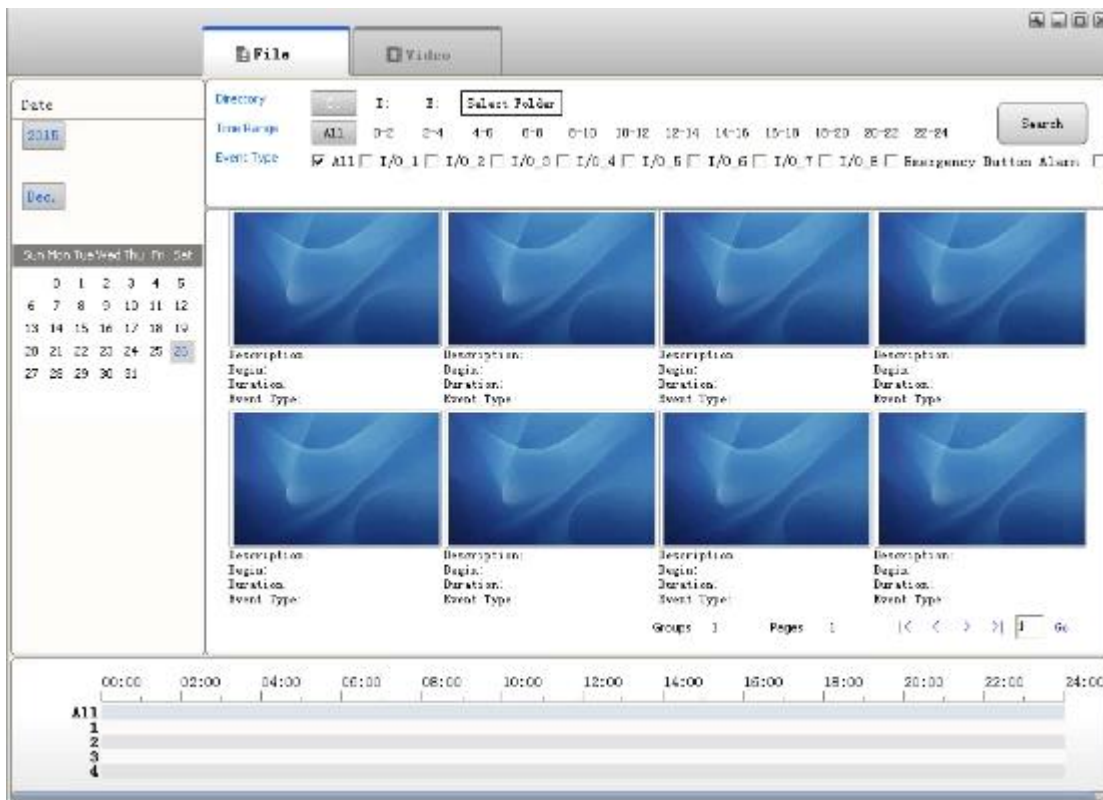

Player software interface (CMSV6 In PC)

CMSV6 In Mobile Phone.

Have all in the palm of your hand

Real-time monitoring via Mobile Phone --Support iPhone, Android, iPad system

Surveillance platform Playback