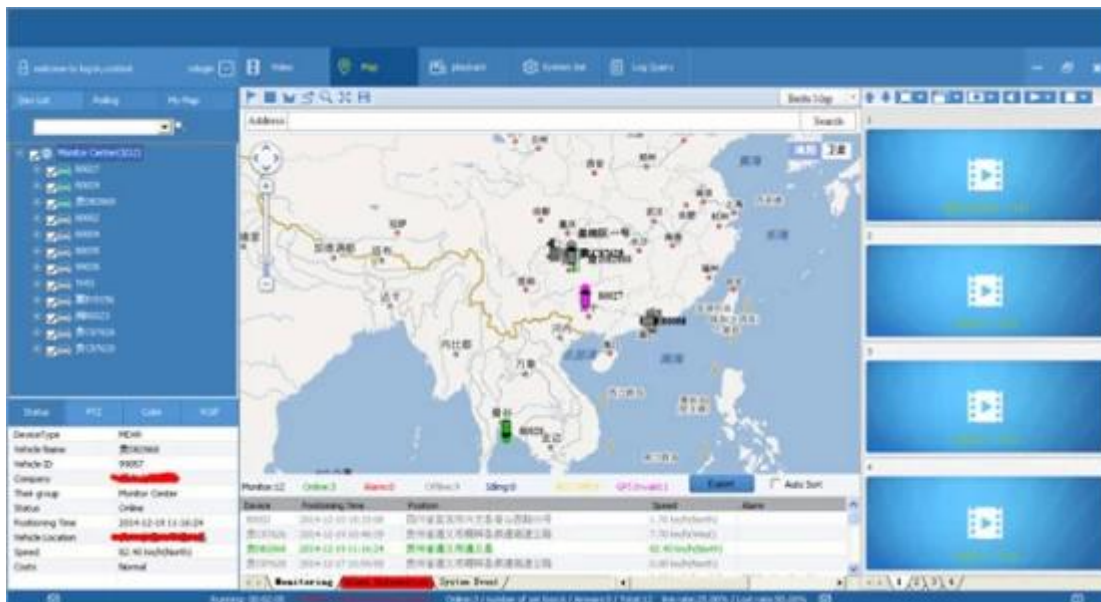

Record Replay	Video Search	Search By Record Time/Record Type etc
	Playback	Max support 4CH Replay /Stop/Fast/Slow at same time Support forward and backward play at the speed of: x 2,x4,x8,x16.
Security		User/Admin 2 Level Different Password
Optional Functions	Voice Call	Support voice call each other
	Serial Expand	Support LED Advertisement Panel[]Oil Sensor[] POS[]Bus Station Broadcaster[] Car OBD,ect.external device
Voltage & Power	Power Management	Wide Voltage.Support Timed/Delay off
	Input Voltage	DC:+6V - +36V
	Power	Working []5W
	Temperature	-20°C - +70°C
Working Environment	Humidity	20% - 80%
	Size	200 []D[]* 187[]W[]* 62[]H[] mm
Others	Weight	1.90 Kg

Player software interface (CMSV6 In PC)

CMSV6 In Mobile Phone.

Have all in the palm of your hand