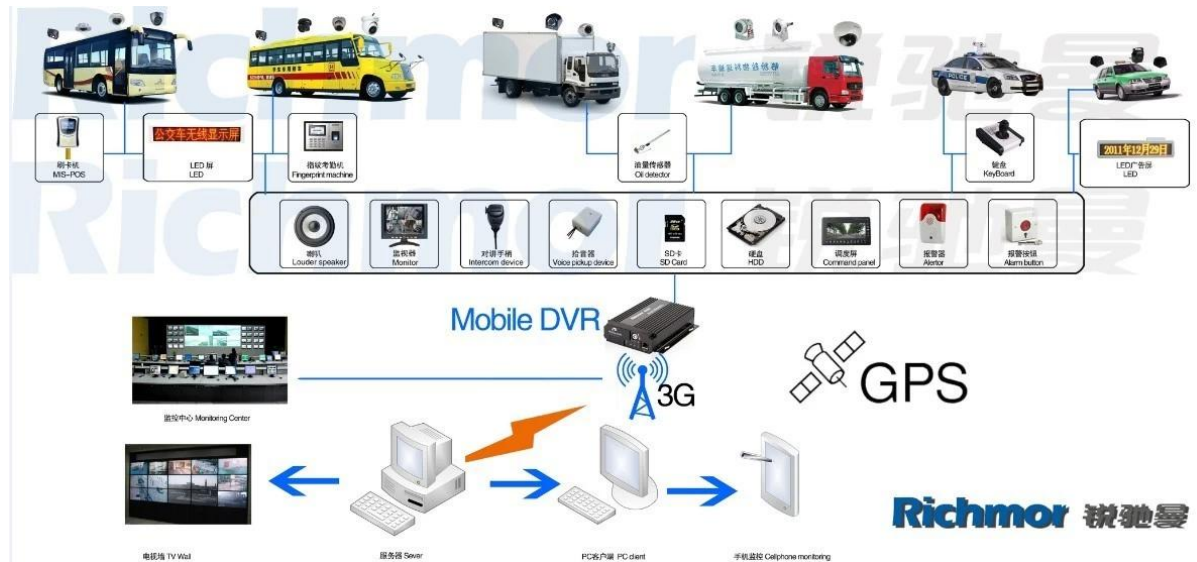

4CH SD Card Mobile DVR With 3G GPS WIFI G-Sensor for truck security

Model: RCM-MDR301WDG

Main Feature:

1. 4 channel SD card Mobile DVR
2. Support 3G, GPS, WIFI, G-sensor, UPS function
3. Support PTZ remote control
4. Support real-time surveillance
5. Supports SD overwritten by days
6. Supports backup and upgrade with SD card
7. Self recovery after power reconnected
8. Stable aluminum alloy structure with shock absorber

Audio	Audio Input	Four Channels Independent Input 500Ω
	Audio Output	1 Channel(4 Channels Can Be Convert Freely)
	Basic Output Level	1.0—2.2V
	Distortion Plus Noise	≤-30dB
	Recording Mode	Sound And Image Synchronization
	Audio Compression	ADPCM
Alarm	Alarm in	4 Channels Independent Input. High Voltage Trigger
	Alarm out	2 Channels Independent output
	Move Detect	available
Network Interface	Wire line Access	Can Expand One RJ45 Ethernet Port
	Wifi	Can Expand One Wifi Module Inside
	3G	Can Expand One WCDMA or CDMA2000 Module Inside
GPS Interface	GPS	Can Expand GPS Module inside
Extend Interface	Intercom	Can Expand Intercom Module Inside
	G-Sensor	Can Expand G-Sensor Module Inside
Others	Power Consumption	DC8-36V 5% ≤10W
	Working Temperature	-20°C ~ +85°C ≤80%
	Clock	Built-In Clock, Calendar
Packaging	Product Size	138(L)*112(W)*36(H)mm
	Product Net Weight	360g

Our CMS software application

For Windows PC real-time Surveillance

For IOS & Android OS Mobile Phone Surveillance

Our Mobile DVR project for vehicles

Related Products:

SD Mobile DVR with 3G GPS

HD Mobile DVR with 3G GPS