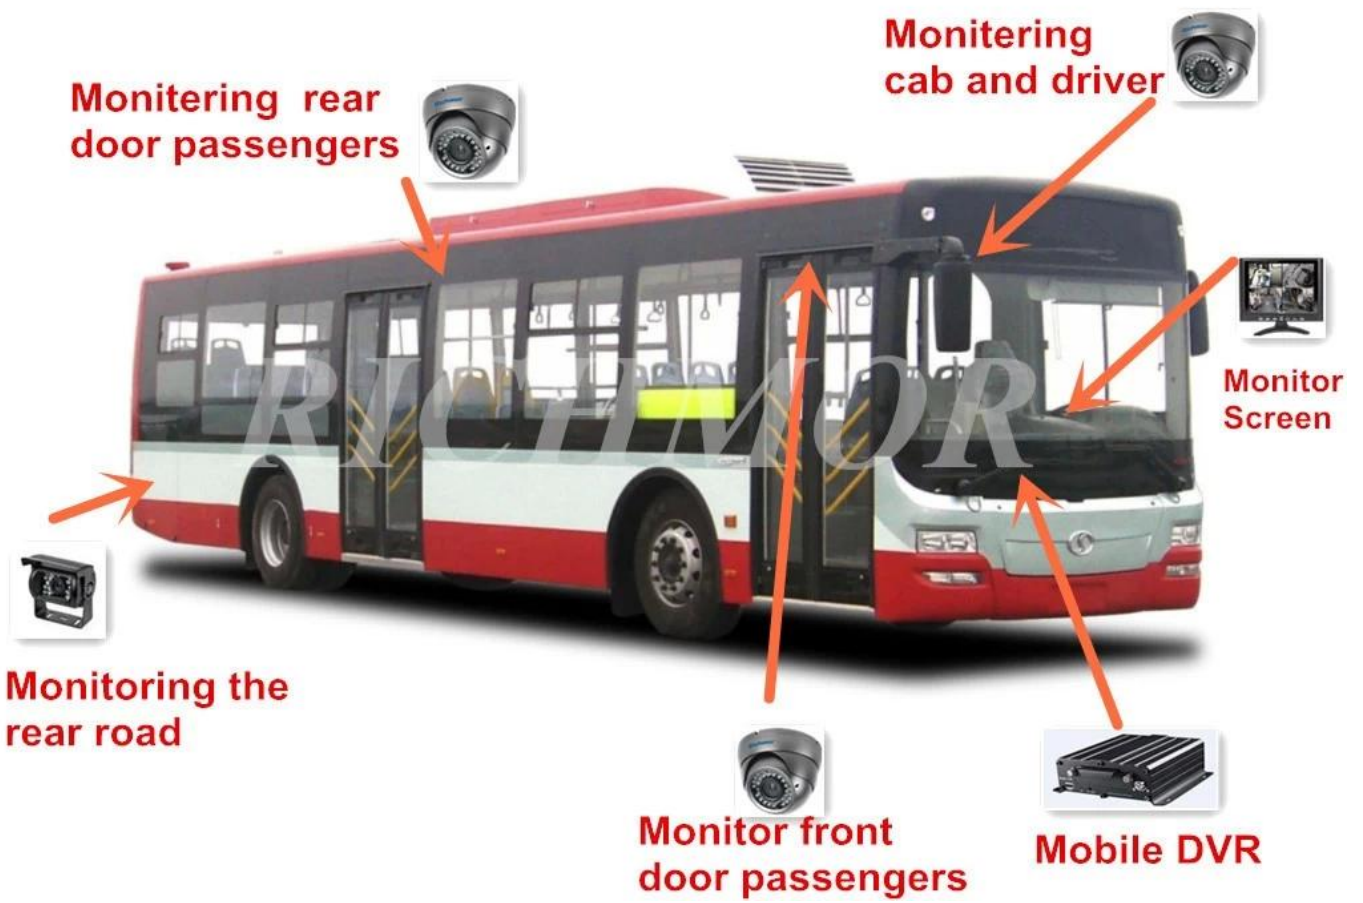

Romote Viewing Surveillance 3G 4G Mobile DVR School bus solution

The Professional Mobile DVR Solution For Truck

Professional Mobile DVR Solution for Bus

Application

Widely used in passenger car, bus, taxi, school bus, lorry, dangerous vehicle, personal car and ship etc.