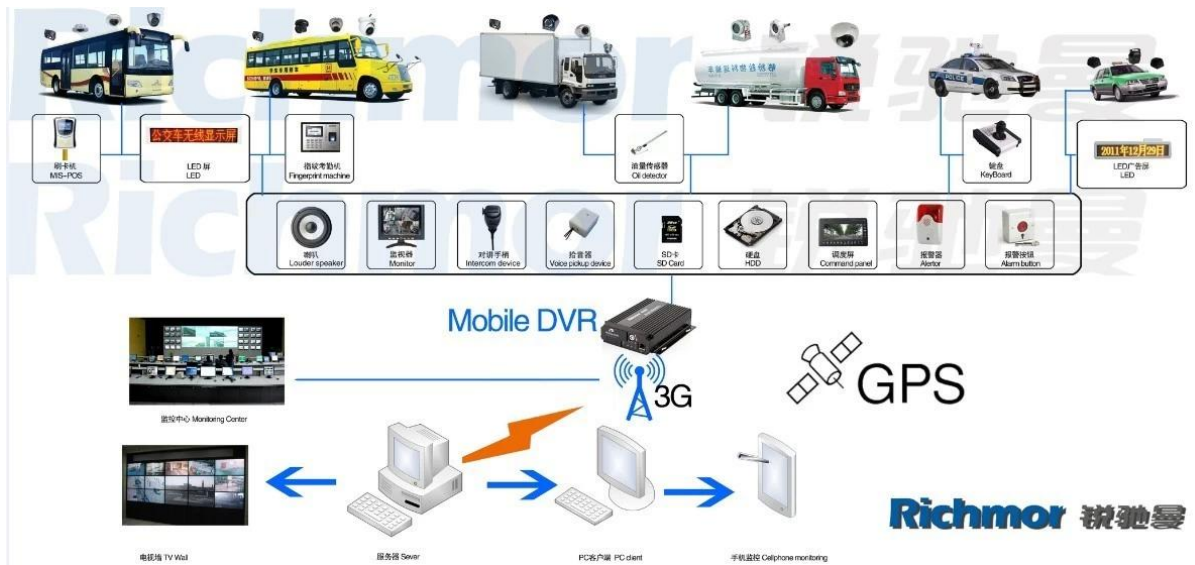

Our Mobile DVR project for vehicles