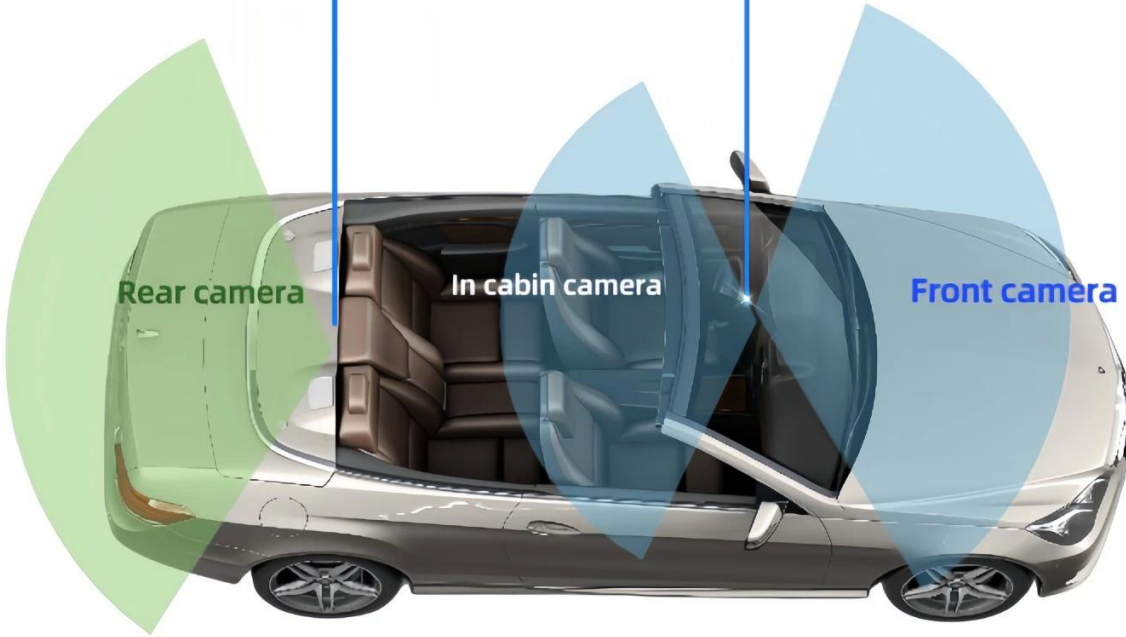

Products Description

**Richmor**

**External  
Third camera**

**HD recording  
Dual lens**

**Applications** Suitable for Ride-Hailing car/ uber/taxi, van, etc.

Product Parameters

Product name

Dual len 1080P HD dashcam MDVR

Dual Len	Supports, front len 1080P, reverse len 1080P
Angle of len	Ajustable, 180 degree vertical
4G	Yes
Comunication Frequency	TDD-LTE: B38/B39/B40/B41 FDD-LTE: B1/B3/B8 WCDMA: B1
GPS	Yes
WiFi	Yes
Fleet management Platform	Free
Speaker	8Ω, 1W, with audio cavity
Microphone	Single microphone, support echo and noise elimination
G-Sensor	3-axis acceleration sensor
USB	Mini USB*1, support local upgrade or data backup, expandable external digital camera
Panic button	Mini panic button along with
SIM card slot	SIM card slot*1 (MICRO SIM)
TF card slot	TF card slot (For recording video)
Button	1 upgrade button, long press to upgrade
Indicator light	3
Power input	5-30V wide voltage input
Working temperature	-30°C~70°C
Size and weight	length: 115mm; max width: 57.5mm; thickness: 40mm.
Application	Taxi / Car / Online-Hailing / Van, etc.