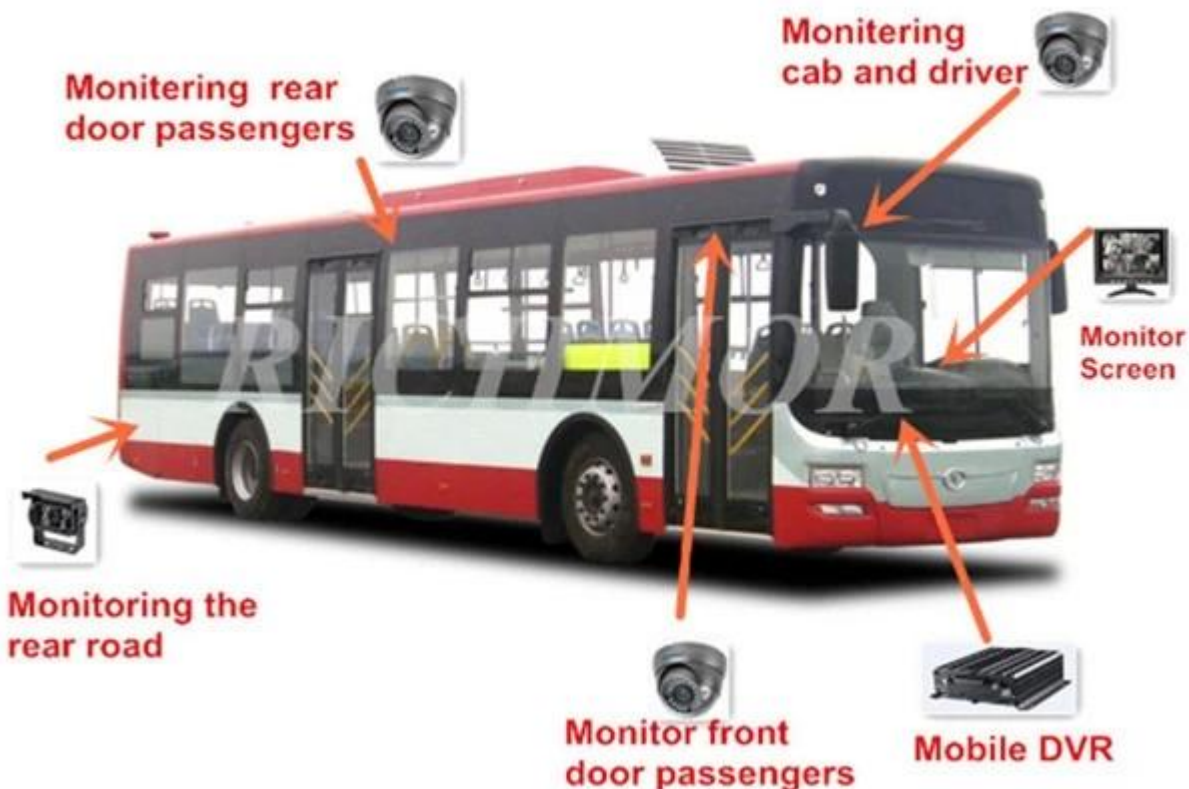

- 全自动语音报站, 支持安全乘车提示、换乘车提示、超速行车提示和整点报时, 报站方式支持手动报站或GPS自动报站。Automatic Voice Stop Inform, support Safety Tips, Transfer Bus tips, Overspeed tips and Hour Time Inform, Stop Inform including Manual or GPS Automatic.

- 可连接公交刷卡机, 自动接收并存储后台调度系统下发的收费表, 进行公交刷卡消费, 统计各种消费数据。Combine with POS Equipment, automatic receive and store the fees sent by scheduling system, statistics all kind of consumer data.

- 运营管理系统功能包括: 车辆GPS系统、电子排班系统、GIS电子地图系统、车辆运行管理系统和营运数据统计。Bus Fleet Management System Including: GPS System, Electronic Scheduling, GIS Electronic Map, Vehicle Operation management system and data management.

- 控制和下发LED显示屏的显示信息, 包括商业信息、公益信息、政府的方针政策、交通信息、天气预报等各种信息。Control and sent LED information, including Commercial Business Information, Public Information, Government Policy, Traffic Information, Weather Forecasts and so on.

- 可进行语音电话, 网络对讲, 声音广播。实现管理中心和车辆即时通讯。Support VOIP, 3G Intercom, Broadcast realize Center office communicate with Driver in real time.

Professional Mobile DVR Solution for Bus