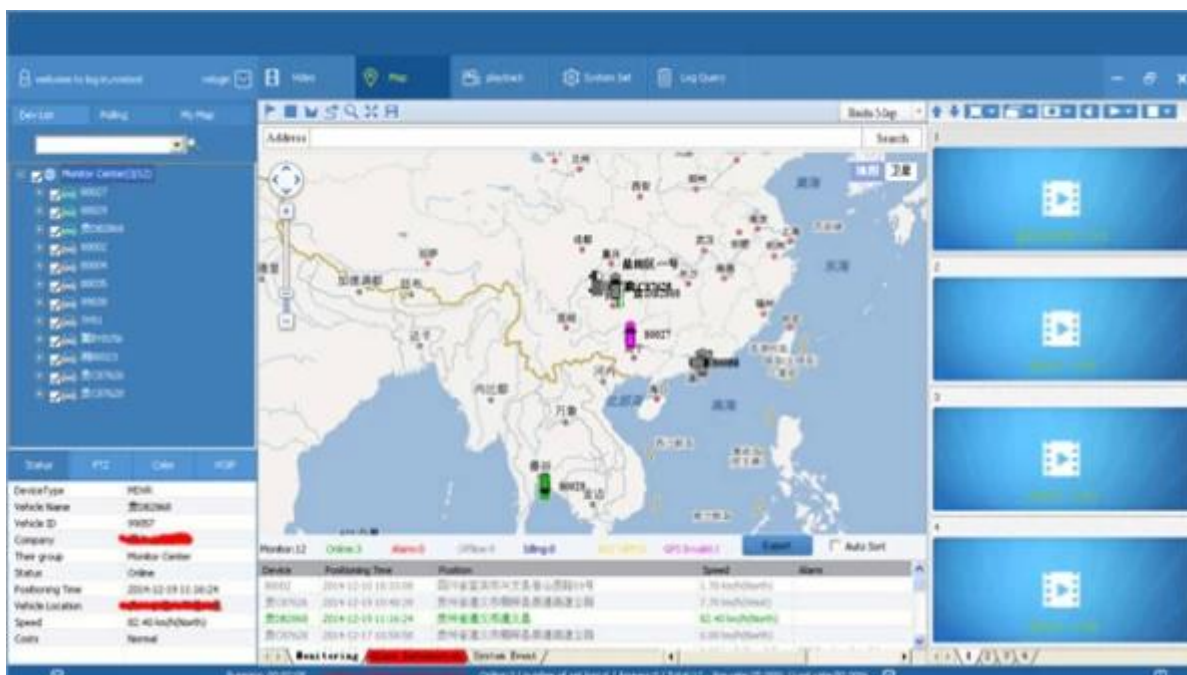

5. Unique UPS Technology ensures the integrity of record when power failure occurs,even can last for 8-10s.
6. HDD+SD Card Storage (Support 2.5"HDD, max 128G SD Card) protect from Shock & Dust damage; support USB port data backup and device update;
7. Support 2 USB ports, data backup and equipment upgrades.
8. Support 9CH alarm input (1CH Analog input + 8CH IO alarm input),2CH Independent alarm output.
9. Support 2 CAN interface.
10. Support HDD heating functions,can work in harsh environment.
11. Support GPS/BD/G-Sensor Extension module;
12. Realize real-time monitor through 3G/4G;
13. Support Broadcast/Intercom/Text sent etc;can add oil sensor/temperature sensor/POS/LED Advertisement Panel;
14. Support OTG device upgrade automatically, , device can automatically upgrade version update, maintenance is more convenient
15. Support IOS/Android Phone Remote monitor
16. High reliability aviation connectors, high cost performance, stable and reliable.

Player software interface (CMSV6 In PC)