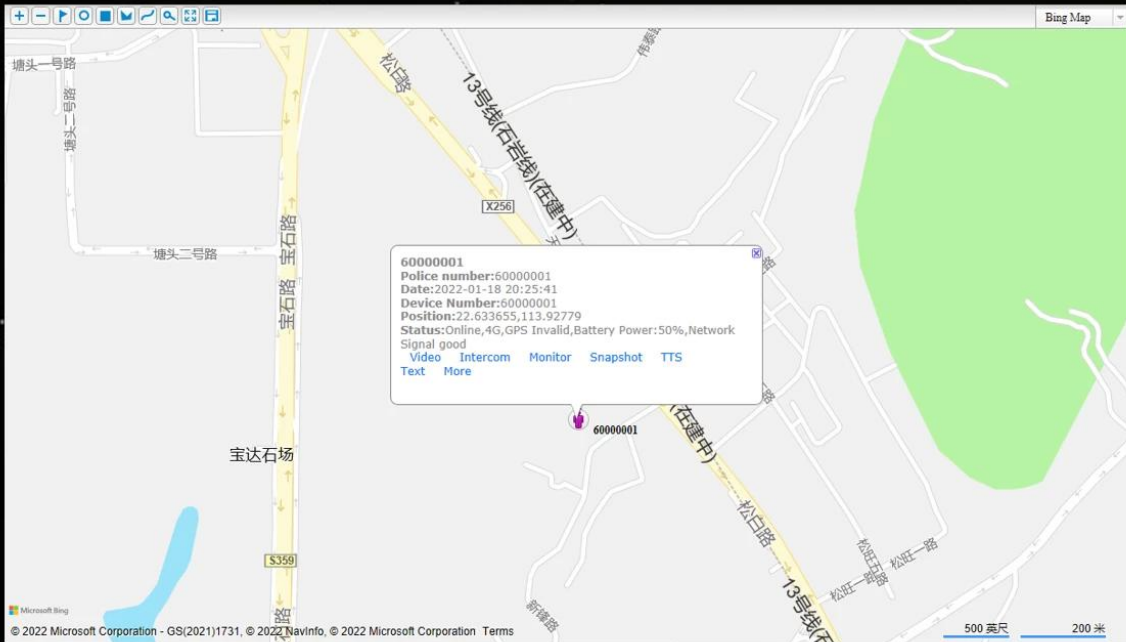

Look at the map