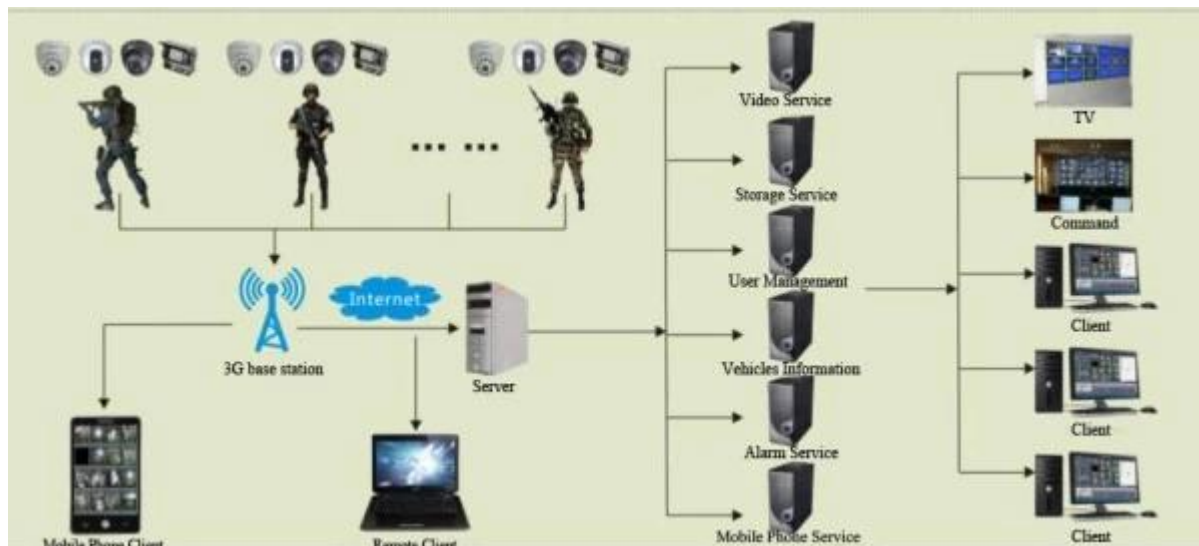

1. Industrial split type portable design, IP65 Water-proof., camera can be removed and changed according to exact environment.
2. 2.4" TFT, resolution 480 * 234, Li-po inside also have ac charger, >=6H continuous working, Portable easy use.
3. Adopt H.264 compression tech, Audio code G.726, save storage room and perfect effect.
4. Powerful network transmission functions, including real-time pre-view, remote playback, remote download, remote broadcasting, interactive SMS, various transmission quality for optional, support audio and video sync.
5. Support 64GB micro-SD card max, with USB data backup function, professional in file repair and file security.
6. Support WIFI, GPS, 3G, WIFI download, breakpoint resume.
7. Different 3G module supported for option, WCDMA, CDMA2000, TD-SCDMA, A variety of dial-up authentication mode, Adapt all kind 3G Network, compatible with GPRS, EDGE, can up to 4G network, Beidou navigation system;
8. OTA download, support batch auto upgrading.

应用案例/applications

FCC CE ROHS Certification