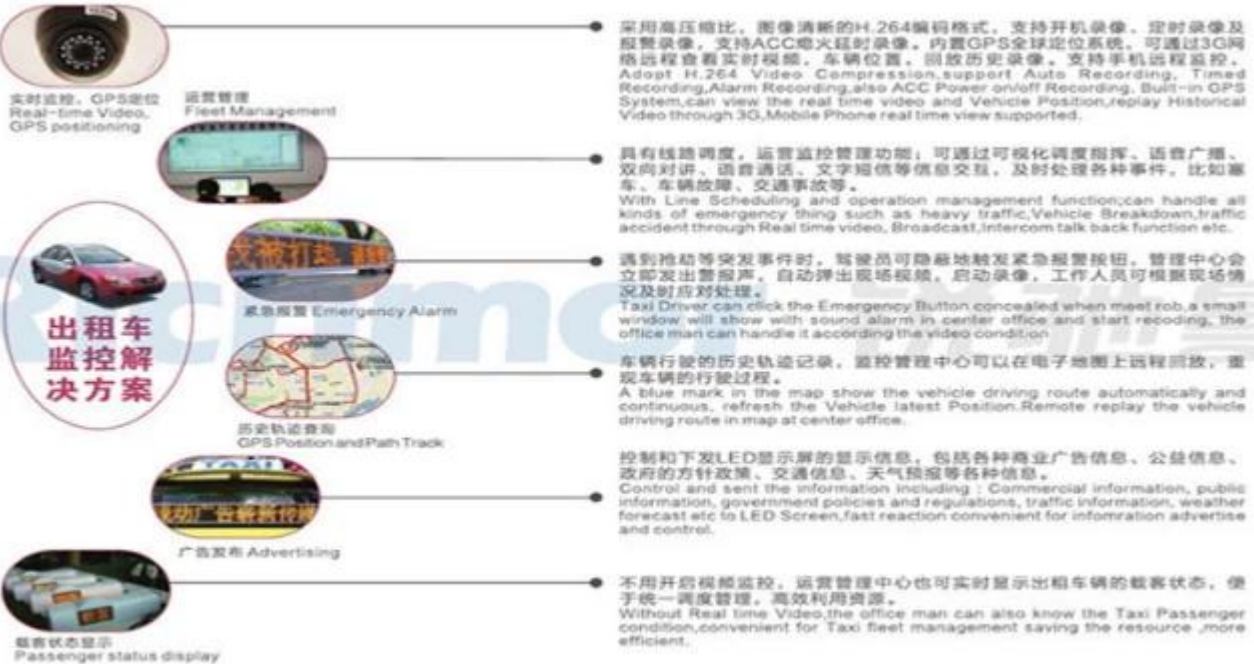

00yer00000000000000

The screenshot shows a vehicle monitoring software interface. At the top, there's a navigation bar with 'Welcome to log in/monitor', 'Map', 'Playback', 'System Set', and 'Log Query'. Below this is a sidebar with a 'Dev List' and a list of vehicles under 'Monitor Center(2/12)'. The main area features a map of China with a vehicle icon. A large watermark 'rcmccctv.en.alibaba.com' is overlaid on the map. On the right, there are four video playback windows. At the bottom, a data table shows vehicle details:

At the bottom of the interface, there's a status bar showing 'Running: 20:42:08' and 'Online: 3 / Number of set loss: 6 / Alarm: 0 / Total: 12'.

功能特点 Features