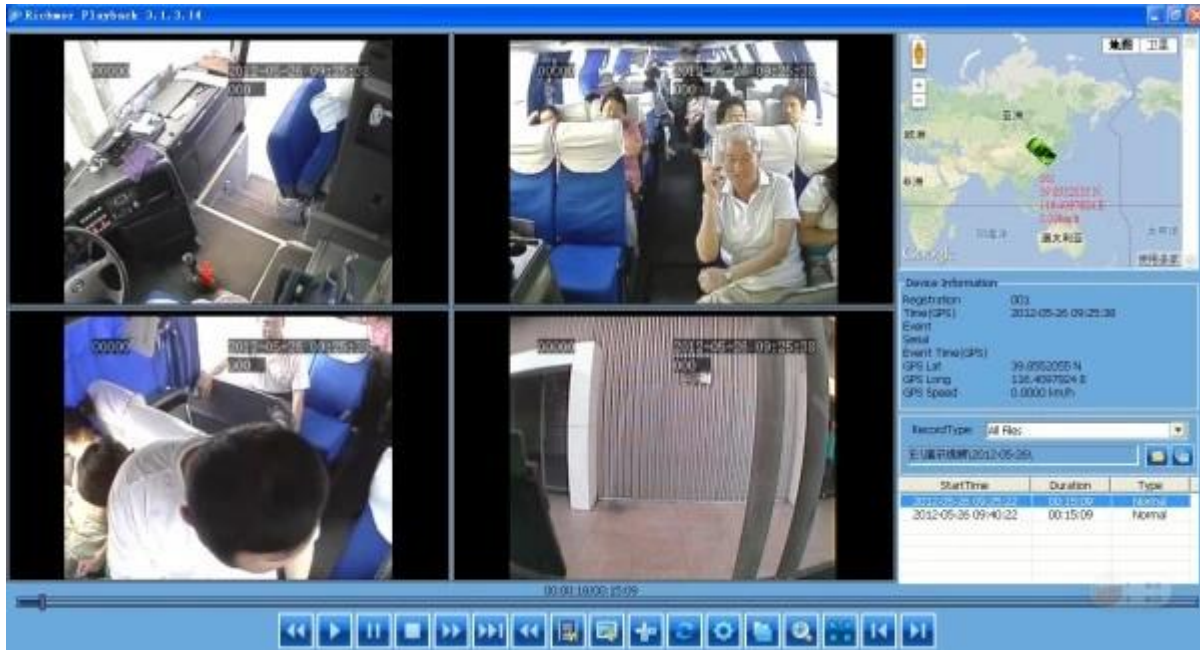

□□□□□□□□

1. Your Logo is also welcomed!
2. Brand Box With Our Logo "Richmor"