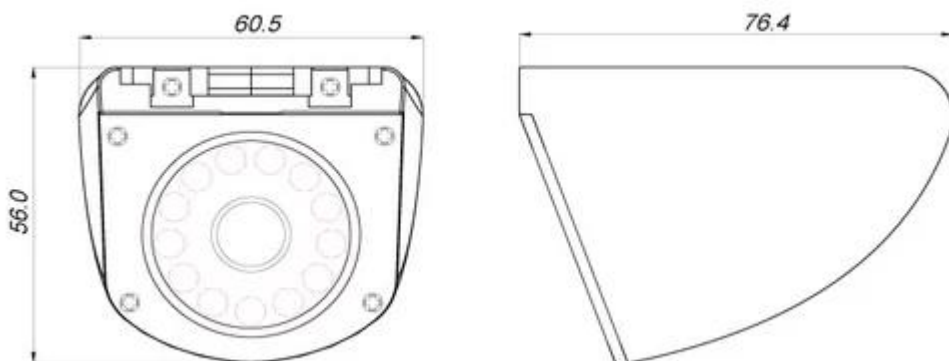

1. Richmor
2. Available
3.
4.
5. IP67

Richmor

Richmor	Richmor
Richmor	1/3" CCD
Richmor	PAL / NTSC
Richmor	420TVL / 480TVL / 600TVL
Richmor	F1.2 0.000000 LED
Richmor	625TVL 2 1
Richmor	
Richmor	850nm