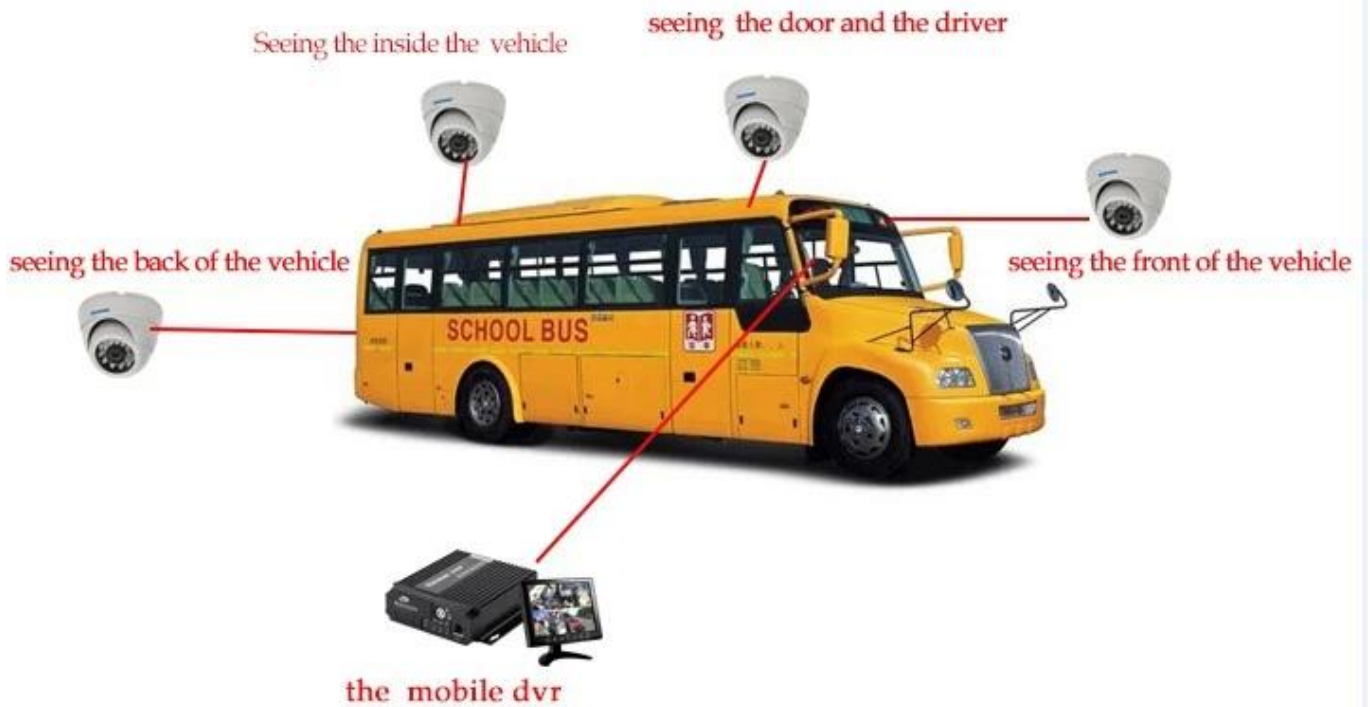

remote 3g 4g dvr