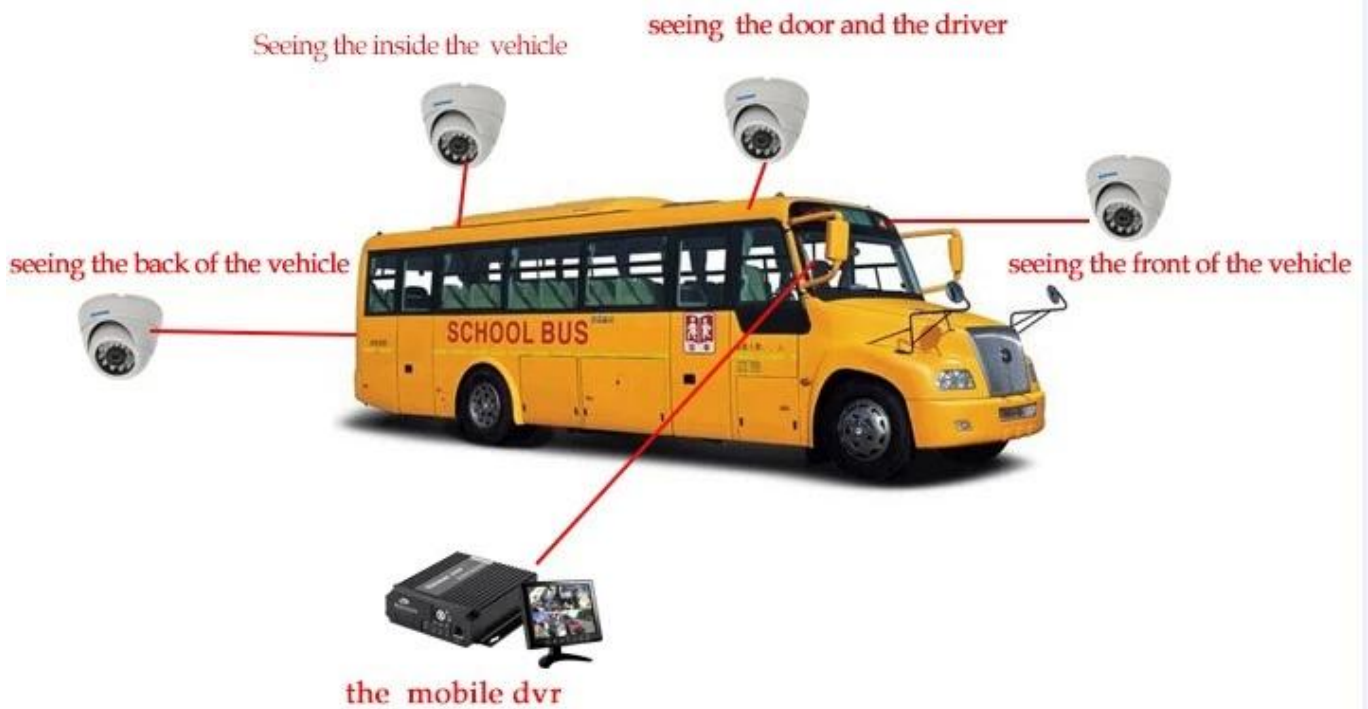

Remote 3g 4g DVR