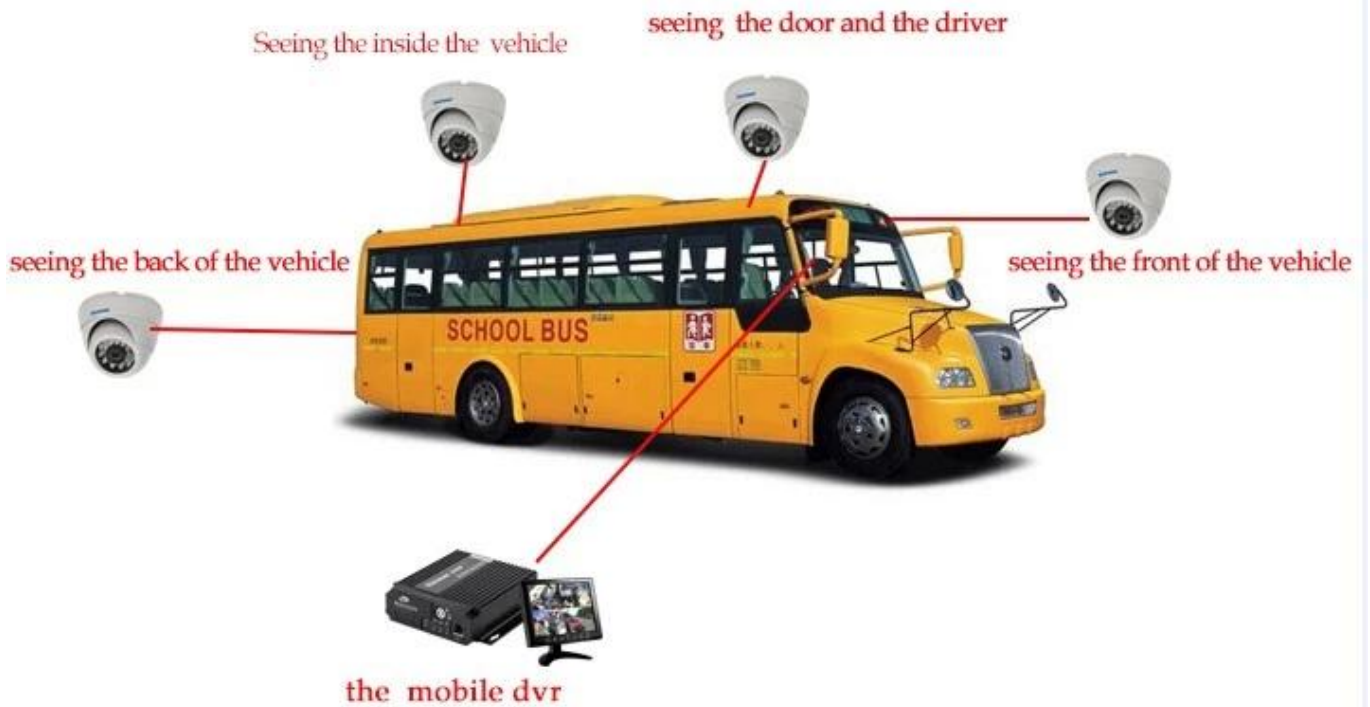

Romote 3g 4g DVR