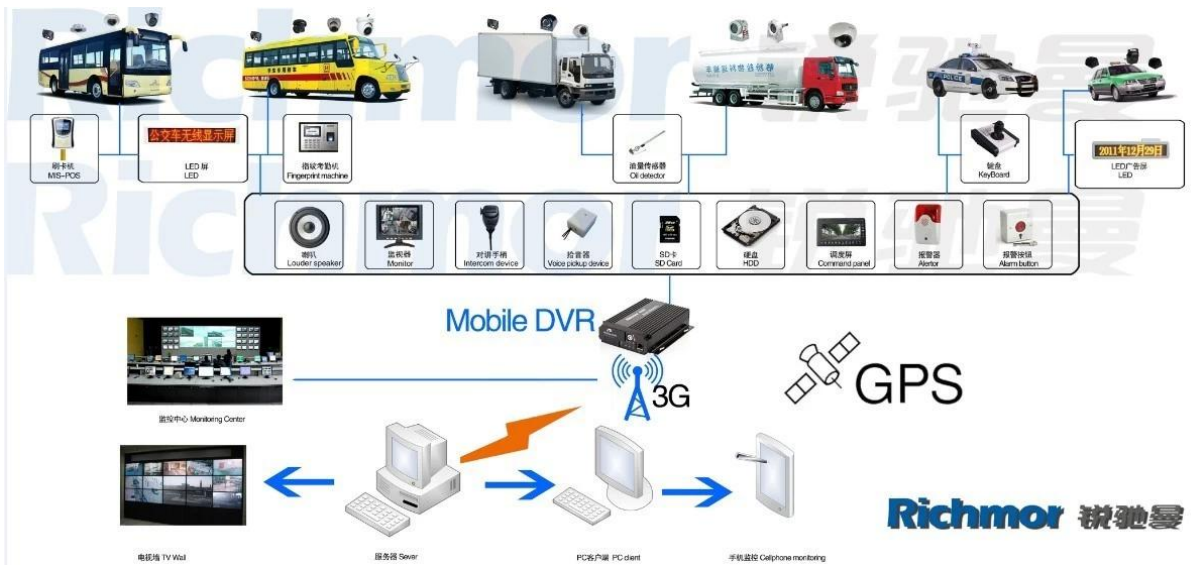

SD	Capacity	1GB / 32GB
	File System	ASF / FAT32
	Resolution	1080P
	Frame Rate	30FPS
USB	Interface	USB 2.0
	Protocol	WCDMA / CDMA2000 / TD-SCDMA / GSM / GPRS / EDGE
Display	Resolution	480 * 234
	Type	TFT
	Size	2.4 inch
Storage	Capacity	500MB
	Type	SD Card
Temperature	Operating	-20°C ~ +50°C
	Storage	20°C ~ 80°C
Dimensions	Height	50mm
	Width	70mm
Weight	Net Weight	95g
	Gross Weight	307.5g
Power	Input	238mA
	Output	352mA

CMS

**Vehicle with device for test in AC Coach
Lahore to Sadiq Abad near motorway @ 86Km/h**

Windows PC

IOS & Android OS

Richmor DVR

Inner Training after study from Alibaba in July

Technical Training For Fast Response to Customer Richmor 锐驰曼