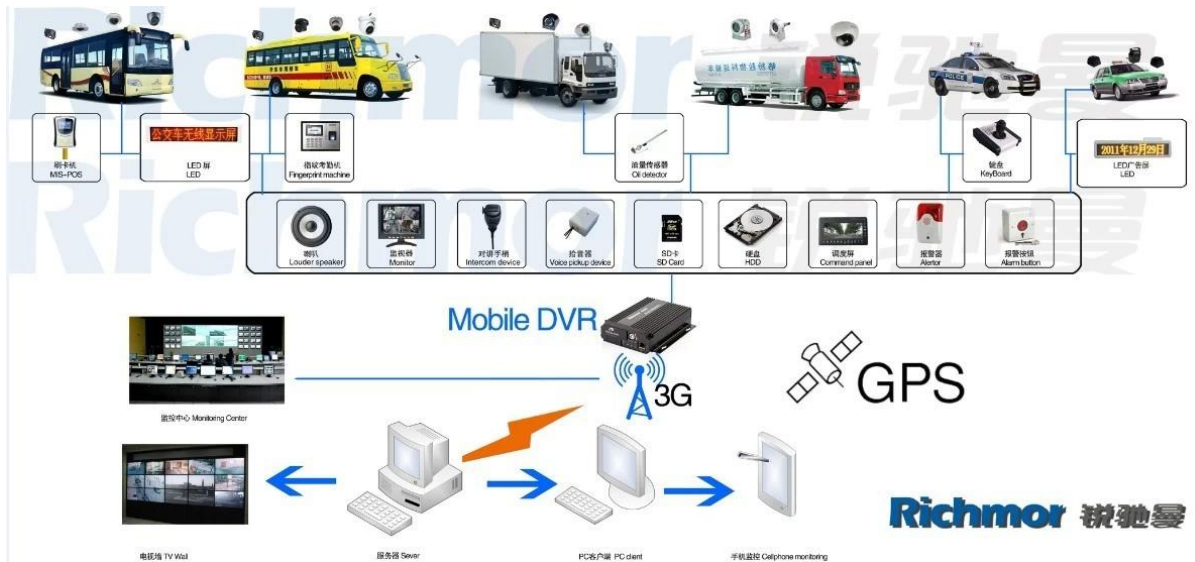

IOS & Android OS

DVR

Richmor 锐驰曼