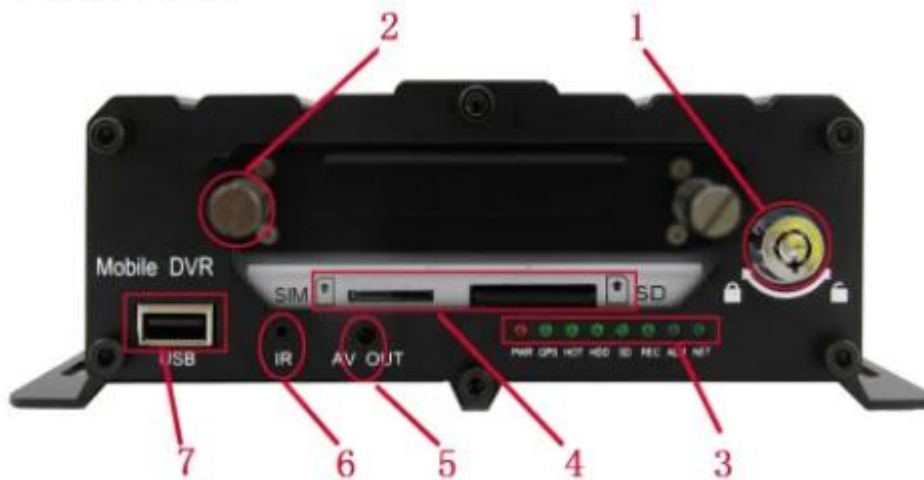

Romote 3G 4G 5ch GPS WIFI HDD DVR / NVR 1 CH IPC

Richmor

 **Factory Audit**

SMS Device configure
OTA Remote Updating
AHD 720P/960P
2TB HDD+128GB SD Card

NEW

CE

FC

Romote 3G 4G 5ch GPS WIFI HDD DVR / NVR 1 CH IPC

Richmor

 **Factory Audit**

SMS Device configure
OTA Remote Updating
AHD 720P/960P
2TB HDD+128GB SD Card

NEW

Remote 3G 4G 5ch GPS WIFI HDD DVR / NVR 1 CH IPC

H.264 Compression Mode, Max support 5CH Million pixels HD video surveillance/ recording/ playback (4CH real-time 720P Million Pixels AHD input or 4CH Analog Standard Definition camera input, or 2CH HD input+2CH SD input) + 1CH 1080P IP Camera input ; Exclusive pre-allocate DVR Special File System Technology,Solving repeatedly wipe cause file fragmentation, solving SD card file system collapse, data loss and cannot find SD card and file garbled, ensure the integrity of the data. 8-36V Adaptive Wide Voltage input, Super Low Power Consumption Design;HDD+SD card storage (maximum support 2TB 2.5" hard disk and 128GB SD card.) It can be completely resist car Vibration,Dust and others cause data corruption; Support GPS/BD/G-SENSOR ; High Reliability Aviation Connectors,High Cost Performance with reliable stability,simple and clear operation menu .

Remote 3G 4G 5ch GPS WIFI HDD Mobile 1CH IPC DVR / NVR

Front LED Indicators

Remote 3G 4G 5ch GPS WIFI HDD DVR / NVR 1 CH IPC

Back Panel IO Indicators

Richmor GUI

The main menu includes: Search, System setup, Rec setup, Network setup, Alarm setup, Peripheral setup, System Tools, System Information, as below:

Features

- 4CH 720p HD / 4CH / 2CH & 2CH + 1CH 1080P 5CH
- 3CH 2CH CVBS 1CH VGA
- DVR 4. 8-36V 10Amps 12V & 5V

5. 支援UPS
 6. HDD + SD 2.5 "HDD 128G SD &; USB
 7. 2 USB
 8. 9CH 1CH + 8CH IO 2CH
 9. 2 CAN
 10. HDD
 11. GPS / BD / G
 12. 3G / 4G
 13. / / ; / / POS / LED
 14. OTG
 15. iOS / Android
 - 16.
- PC CMSV6