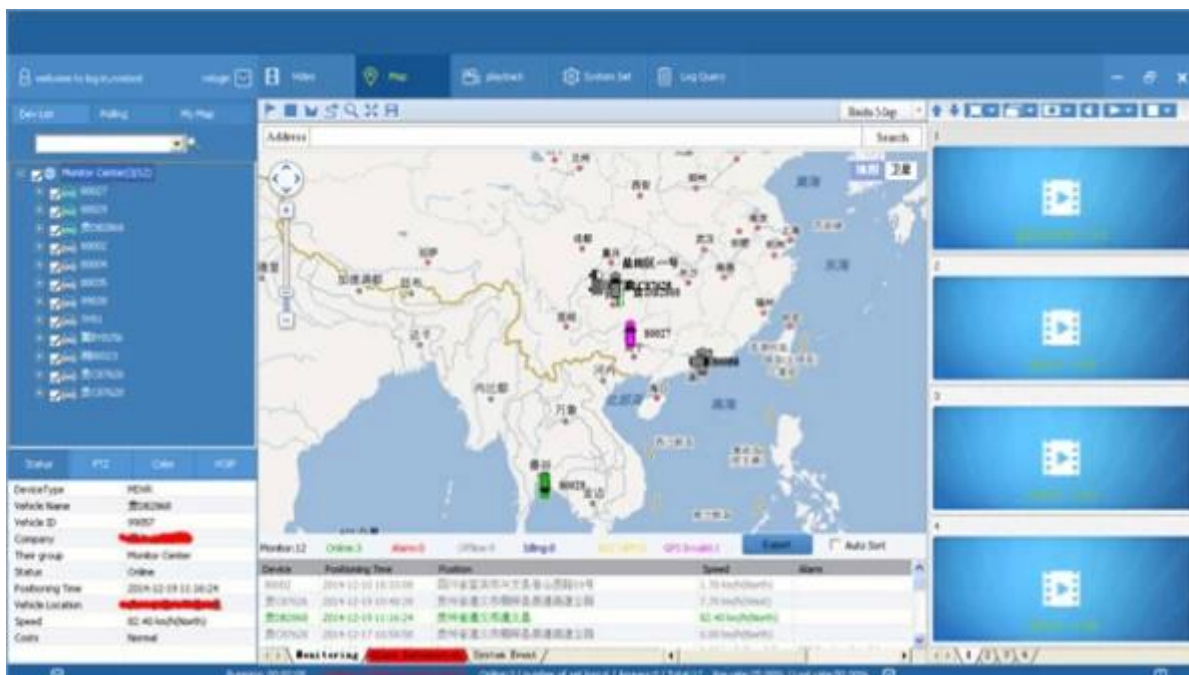

5. 支援UPS
  6. HDD + SD 2.5 "HDD 128G SD &; USB
  7. 2 USB
  8. 9CH 1CH + 8CH IO 2CH
  9. 2 CAN
  10. HDD
  11. GPS / BD / G
  12. 3G / 4G
  13. / / ; / / POS / LED
  14. OTG
  15. iOS / Android
  - 16.
2. PC CMSV6

CMSV6