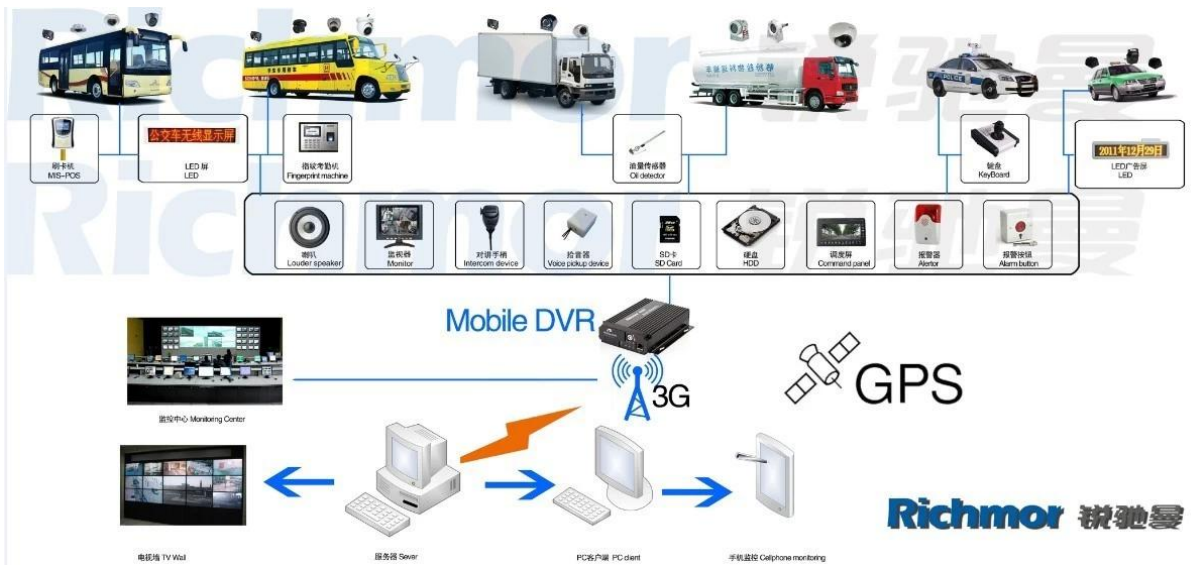

SD	Capacity	1G 32G
	File System	ASF FAT32
	Resolution	
	Resolution	
USB	USB	USB
	Network	3G WCDMA CDMA2000 TD-SCDMA ; GPRS EDGE
Display	Resolution	480 * 234
	Display Type	TFT
	Display Size	2.4
Storage	Storage	50W x 90H x 28D mm
	Storage	70W x 110H x 28D mm
Temperature	Temperature	-20°C + 50°C
	Temperature	20 x 80
Dimensions	Dimensions	50W x 90H x 28D mm
	Dimensions	70W x 110H x 28D mm
Weight	Weight	95g
	Weight	307.5g
Power	Power	238mW
	Power	352mW

**CMS**

**Vehicle with device for test in AC Coach  
Lahore to Sadiq Abad near motorway @ 86Km/h**

Monitor	Device	Positioning Time	Position	Speed	Alarm
1	ALI01	2013-11-02 21:59:50	Katar Bund Road, Lahore, Pakistan	86.00 km/h (South)	

Windows PC

IOS & OS

Richmor DVR

Inner Training after study from Alibaba in July

Technical Training For Fast Response to Customer Richmor 锐驰曼

lecturer for Execution