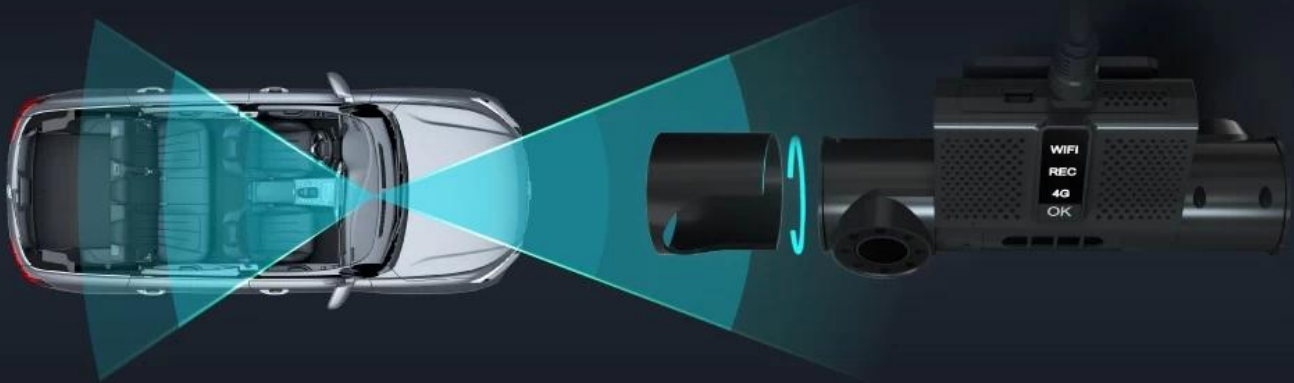

Richmor 1080P 2 dvr BK6MZJ

Ride-hailing/Taxi Fleet management
Mini HD dual-len dashcam

- 2CH 1080P
- 4G
- BD/GPS
- IO alarm
- Intercom
- WiFi AP
- G-Sensor

Mini and Easy Installation

Just need to paste the device to windshield with 3M glue, save time and labor cost.

HD recording Dual 1080P

Front and cabin view, wide-angle lens. Lens can be adjusted 180° vertically, then fixed by structure.

Pretty Night Vision

Cabin len with IR, support viewing at night.

Mini All-in-One Design

Mental and ABS material as case, delicate, mini and firm.
Industrial-level solution, reliable electromagnetic compatibility.

Automatic Alarm

Integrated G-SENSOR, supporting automatic alarms to platform for abnormal shocks, collision, rollover, etc.

Loop recording

Advanced loop recording technology, make sure enough space for recording.

G-Sensor

When vehicle get hit, device snaps automatically.

Anti-Thief Mode

Device will wake to take photo and send to APP to inform the owner when it get shocks under this mode.