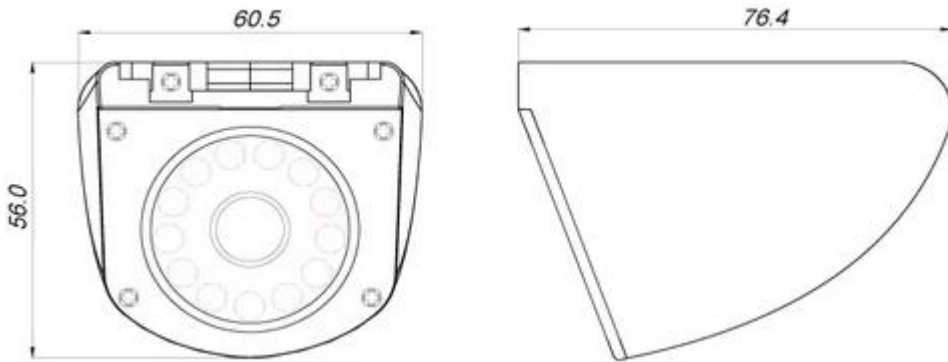

1. Richmor
2. Available
3. Richmor
4. Richmor
5. IP67

Richmor

Richmor	Richmor
Richmor	1/3" CCD
Richmor	PAL / NTSC
Richmor	420TVL / 480TVL / 600TVL
Richmor	F1.2 0.000000 LED
Richmor	625TVL 2.000000
Richmor	Richmor
Richmor	850nm