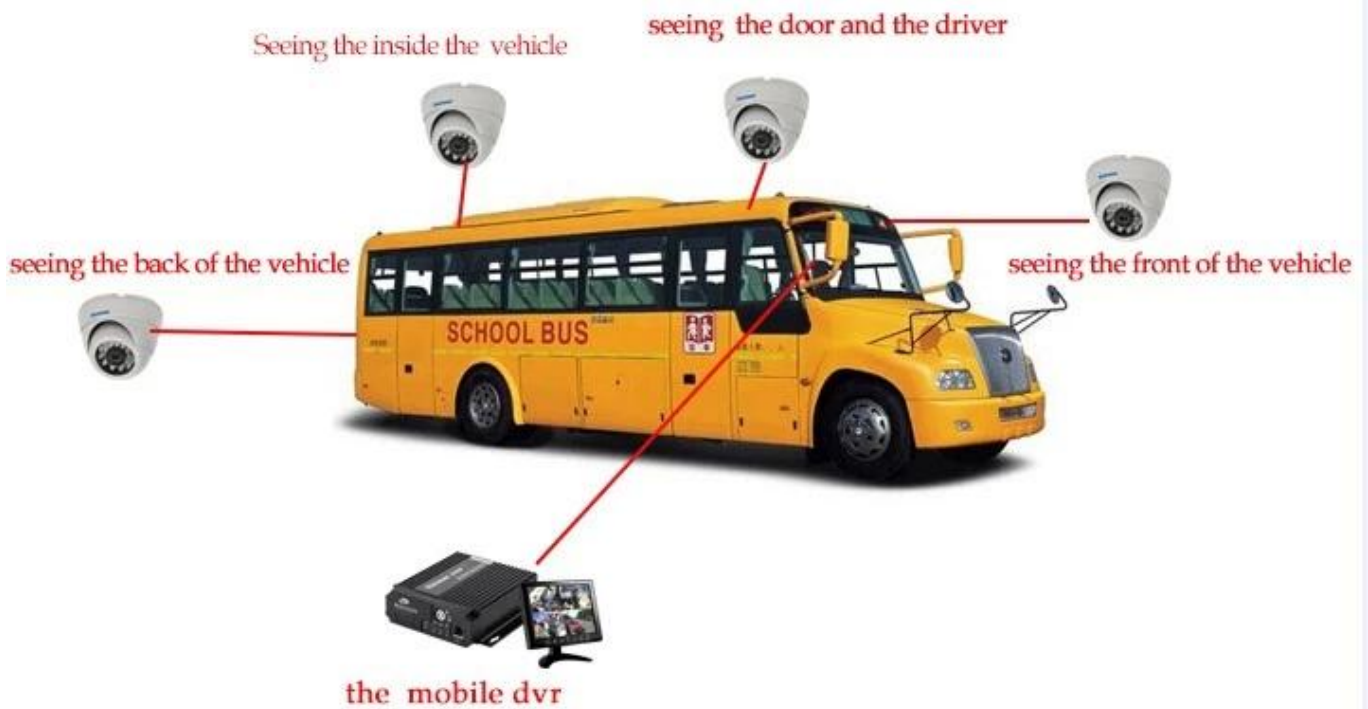

### RCM-MDR210

OS	linux
Encoder	h.264
osd	XXXXXXXXXX ID XXXXXXXXXXXX

**Romote 3g 4g DVR**