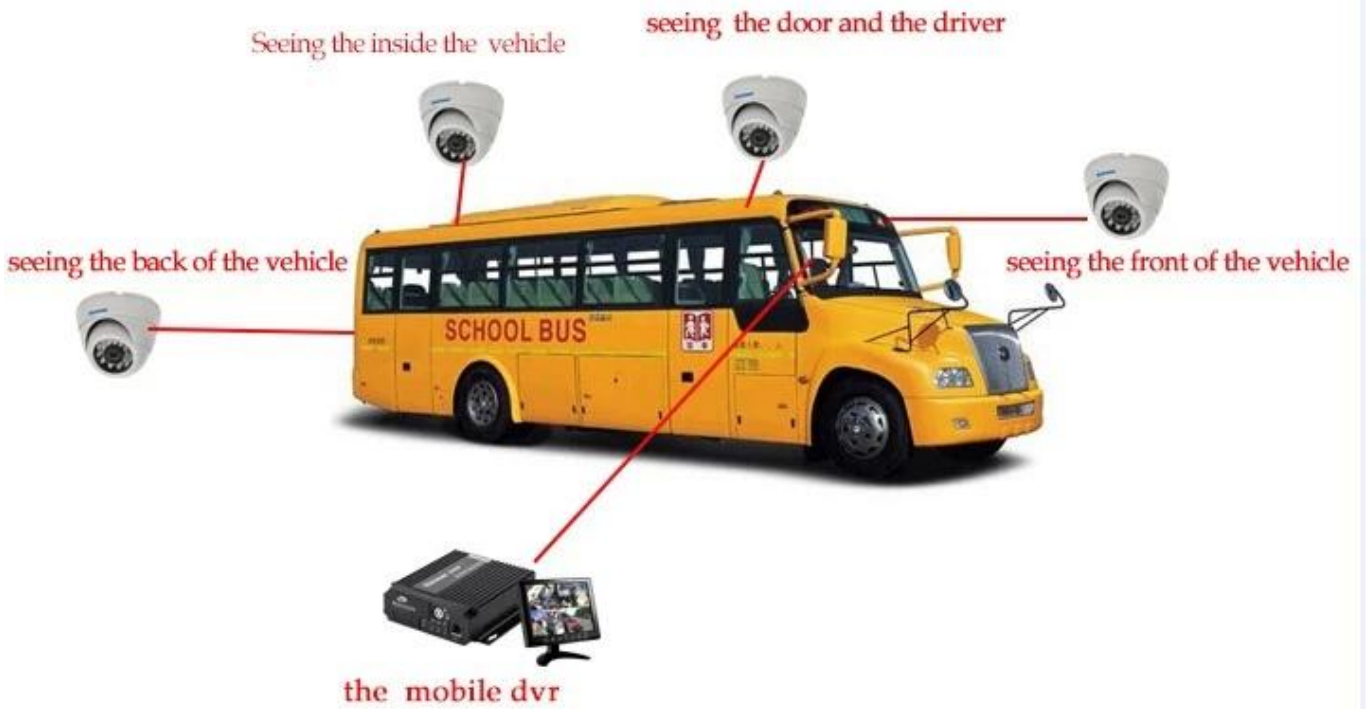

- Report
- Quick Report
- Mileage Summary
- Mileage Daily
- Track Detail
- Speed Report
- Online Summary
- ID Alarm Report
- Alarm Report
- Storage Report
- Upgrade Report
- Fuel Report
- Park Report
- Geo Fencing Report
- 3G Flow Report
- Extend Report
- Dispatch Report

Mileage Summary

Begin Time: 2016-01-08 00:00:00 To: 2016-01-08 16:27:09

Device: All Devices

Mileage Summary

Index	Vehicle	Total Mileage(KM)	Begin Time	Start Mileage(KM)	Start Position	End Time	End Mileage(KM)
1	鄂D3114	174.86	2016-01-08 08:00:30	22.95	22.52429, 114.00844	2016-01-08 16:25:41	157.83
2	鄂D3130	202.07	2016-01-08 07:30:17	18.1	22.86429, 112.88282	2016-01-08 16:25:28	171.57
3	24012	277.42	2016-01-08 07:09:55	23.41	23.369582, 116.675227	2016-01-08 14:57:24	300.63
4	鄂A78248	97.4	2016-01-08 06:00:25	236.97	41.572492, 116.788245	2016-01-08 06:42:36	41.09
5	24023	0	2016-01-08 06:00:07	16.26	37.158159, 120.731127	2016-01-08 16:19:07	16.26
6	鄂QF5387	416.36	2016-01-08 06:09:54	96.88	35.481432, 117.643783	2016-01-08 16:28:11	92.83
7	鄂B1712	120.98	2016-01-08 04:48:43	26.51	36.876478, 117.681941	2016-01-08 14:25:07	144.92
8	鄂B2250	45.81	2016-01-08 06:00:03	138.13	22.654294, 112.489583	2016-01-08 16:15:15	115.82
9	鄂B5153	48.64	2016-01-08 06:00:27	82	22.654187, 112.487565	2016-01-08 16:11:28	73.72
10	鄂B3268	111.72	2016-01-08 06:00:15	145.61	22.654201, 112.488545	2016-01-08 16:24:48	93.9
11	鄂B5033	52.02	2016-01-08 06:00:10	83.24	22.654236, 112.487785	2016-01-08 16:15:55	57.82
12	鄂A3683	695.08	2016-01-08 06:00:29	354.36	36.950643, 117.688781	2016-01-08 16:24:44	1089.74
13	24058	224.42	2016-01-08 07:00:58	44.57	37.949788, 116.844073	2016-01-08 16:17:34	60.4
14	28999	2.36	2016-01-08 13:13:09	17.6	28.734423, 121.238947	2016-01-08 13:57:27	19.81
15	00588	369.29	2016-01-08 06:00:54	51.84	33.733305, 115.863821	2016-01-08 16:00:58	420.33

□□□□□□□□□□□□□□□□

The screenshot displays a vehicle management software interface. At the top, there's a navigation bar with 'Home', 'Map', 'Playback', 'System Set', and 'Log Query'. The main area is divided into several sections:

- **Left Panel:** A tree view showing a hierarchy of 'Monitor Center (2012)' with various vehicle IDs listed below it.
- **Center Panel:** A map of China with a red location marker. A large watermark 'rcmccctv.en.alibaba.com' is overlaid on the map.
- **Right Panel:** A vertical stack of four video camera feeds, each showing a blue screen with a camera icon.
- **Bottom Panel:** A detailed data table for a selected vehicle (Monitor ID: 0002). It includes fields for 'Positioning Time', 'Position', and 'Speed'. The 'Position' field shows coordinates and a street address in Chinese: '四川省宜宾市兴文县蜀山大道119号'. The 'Speed' field shows '7.76 km/h(4.82)'. Below the table, there are status indicators for 'Monitoring' and 'System Event'.

remote 3g 4g dvr