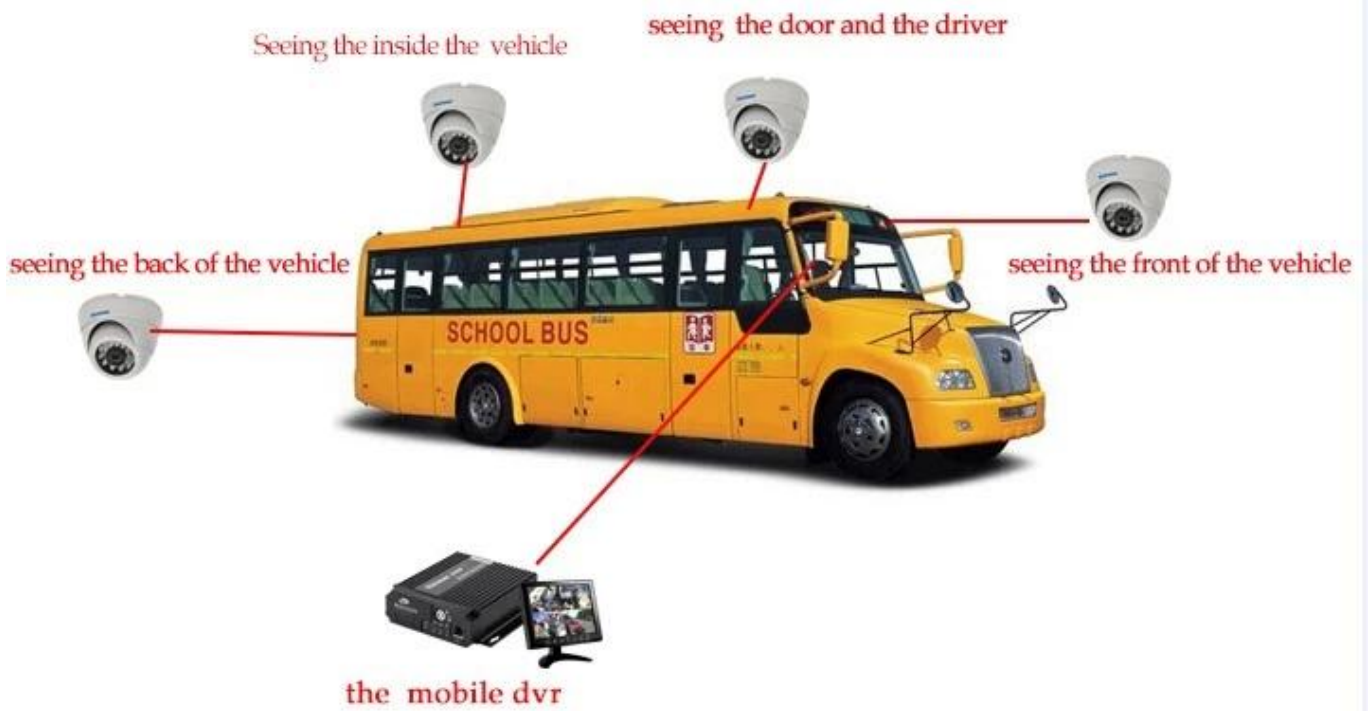

Richmor GUI

The main menu includes: Search, System setup, Rec setup, Network setup, Alarm setup, Peripheral setup, System Tools, System Information, as below:

richm DVR Mileage Summary

- Report
- Quick Report
- Mileage Summary
- Mileage Daily
- Track Detail
- Speed Report
- Online Summary
- ID Alarm Report
- Alarm Report
- Storage Report
- Upgrade Report
- Fuel Report
- Park Report
- Geo Fencing Report
- 3G Flow Report
- Extend Report
- Dispatch Report

□□□□□□□□□□□□□□□□

The screenshot shows a vehicle monitoring software interface. At the top, there's a navigation bar with 'Home', 'Map', 'Playback', 'System Set', and 'Log Query'. Below this, there's a 'Dev List' panel on the left showing a list of vehicles under 'Monitor Center(242)'. The main area is a map of China with a red location marker. On the right, there are four video camera feeds, all showing a blue screen with a camera icon. At the bottom, there's a detailed view of a vehicle's status, including 'Monitor ID', 'Online', 'Alarm', 'Position', 'Speed', and 'Alarm'.

Romote 3g 4g DVR

功能特点 Features

实时监控, GPS定位
Real-time monitoring,
GPS positioning

身份验证, 人数统计
Two-factor authentication

语音功能 Voice features

校车
卫士

行车记录, 驾驶员行为管理
Driving behavior management

短信提醒
Assured SMS alerts