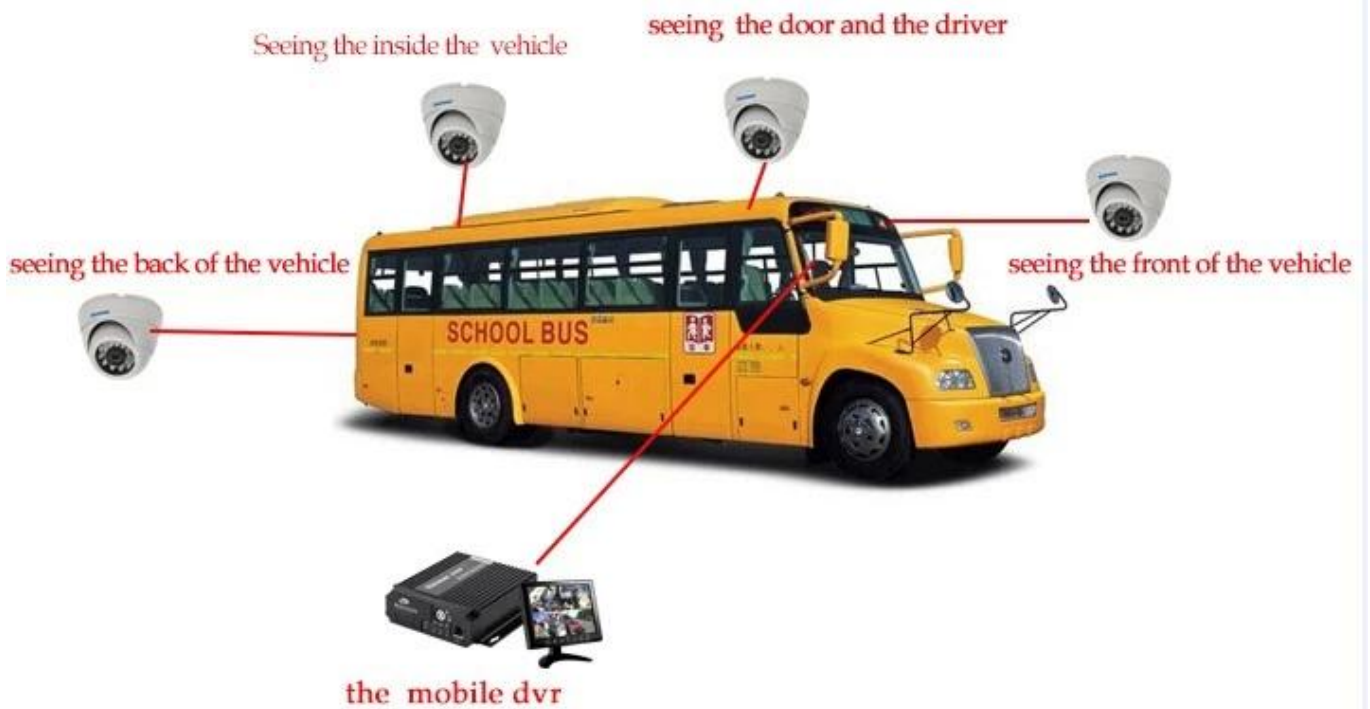

Romote 3g 4g DVR