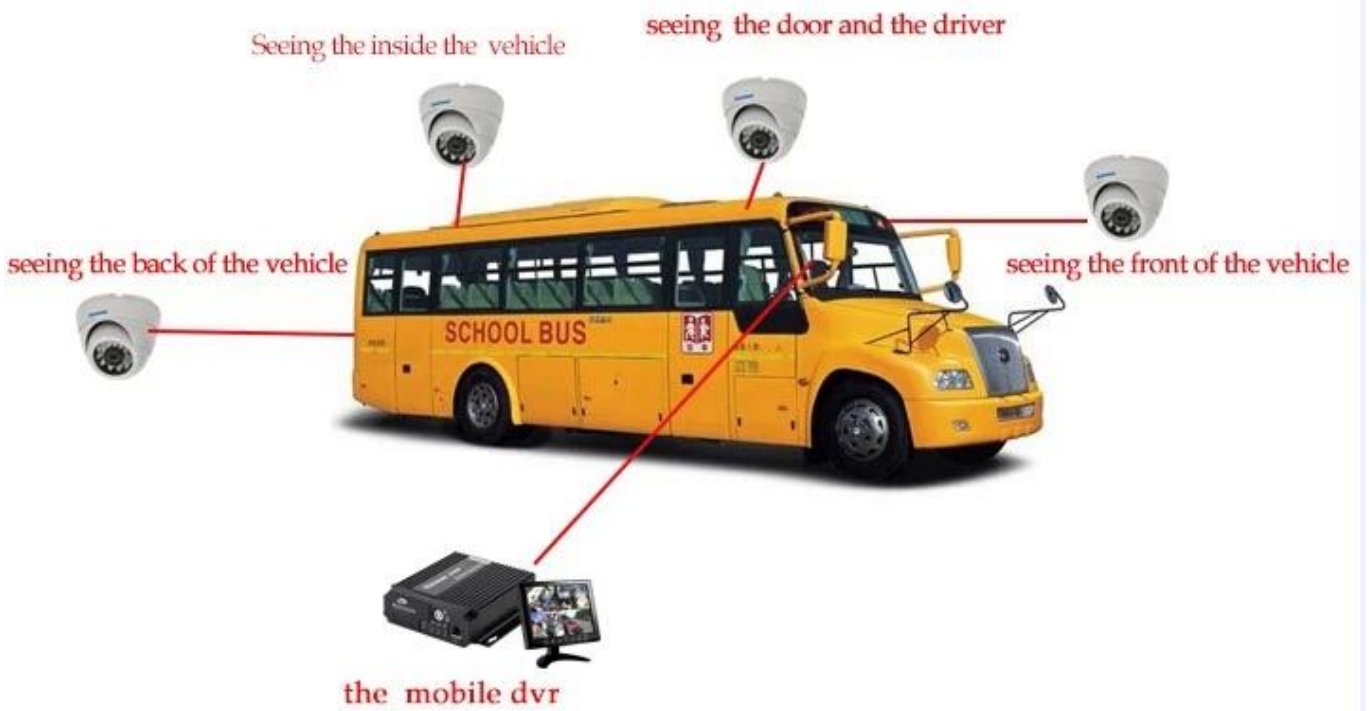

Back Panel IO Indicators

Richmor GUI

The main menu includes: Search, System setup, Rec setup, Network setup, Alarm setup, Peripheral setup, System Tools, System Information, as below:

rcm-MDR7104

OS	linux
GUI	Android
Video	h.264
OSD	OSD ID
Audio	4ch 720p ahd /sd / 1.0 vp-p 75w
Video	2ch cvbs + vga () 1.0 vp-p 75w 1ch 4ch
Video	1 4
Video	720p/d1/hd1/cif 4 720p 4 d1
Video	0-7 0
Video	100f/ CCIR625 50field; ntsc: 120f/s CCIR525 60field; cif: 256kbps ~ 1.5 mbps 8 hd1: 600kbps ~ 2.5 mbps 8 d1: 800kbps ~ 3mbps 8 720p: 4mbps-6mbps
Video	
Audio	4ch
Audio	2ch bnc
Audio	g. 726 8kb/
Video	7ch 1ch
Video	2ch / /
Video	3ch rs232 pos/ / led
Video	2ch 485 ptz
Video	2ch
Video	3g wcdma cdma2000 gprs; 4g tdd-lte fdd-lte
GPS	gps/bd
Storage	hdd 2.5 "2tb hdd

remote 3g 4g wifi gps dvr

功能特点 Features

实时监控, GPS定位
Real-time monitoring,
GPS positioning

身份验证, 人数统计
Two-factor authentication

语音功能 Voice features

行车记录, 驾驶员行为管理
Driving behavior management

短信提醒
Assured SMS alerts