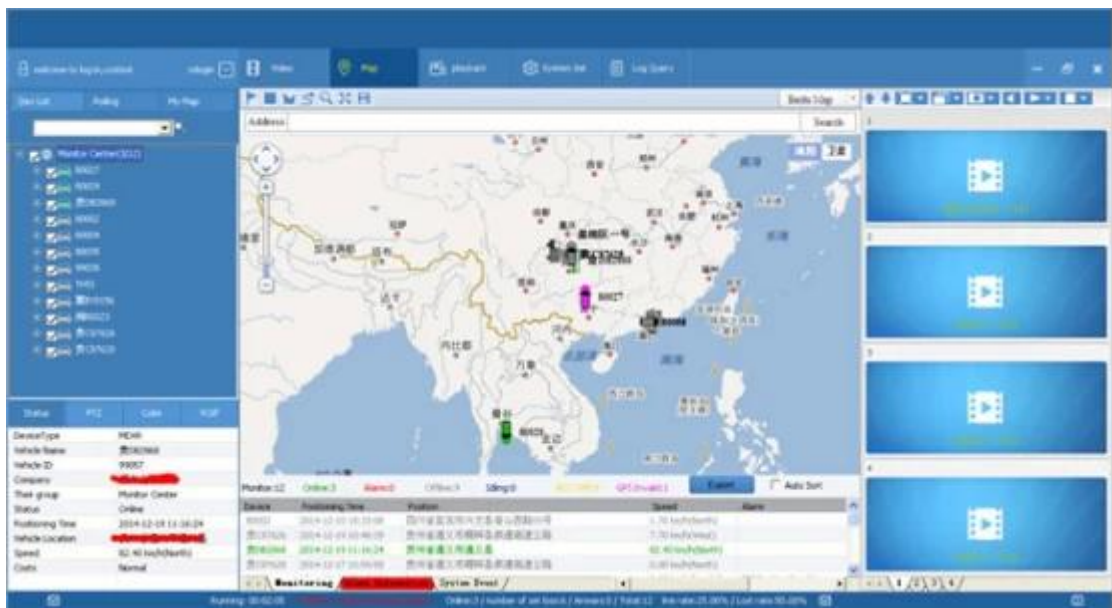

sd card	sd card	128GB sd card
	usb	usb sd card Updating ota
	h.264	h.264
	fat32	fat32
usb	usb	usb
	u	u
4 ch	4 ch	4 ch / Stop / Fast / Slow
		x 2 x 4 x 8 x 16
		2
led	led	led
	pos	pos obdect.
dc	dc	dc: + 6v - + 36v
		< 5w
		-20 °C - + 70 °C
		20% - 80%
200 (d) * 187 (l) * 62 (h) mm		200 (d) * 187 (l) * 62 (h) mm
1.90		1.90

(pc CMSV6)