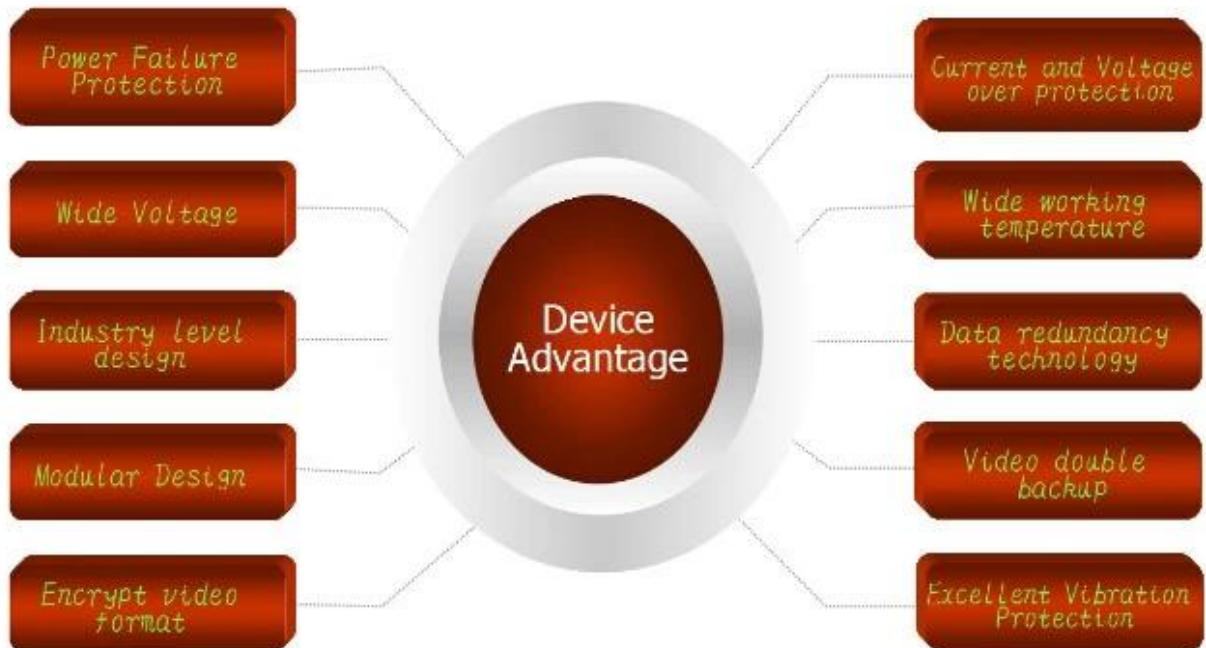

Product Advantage