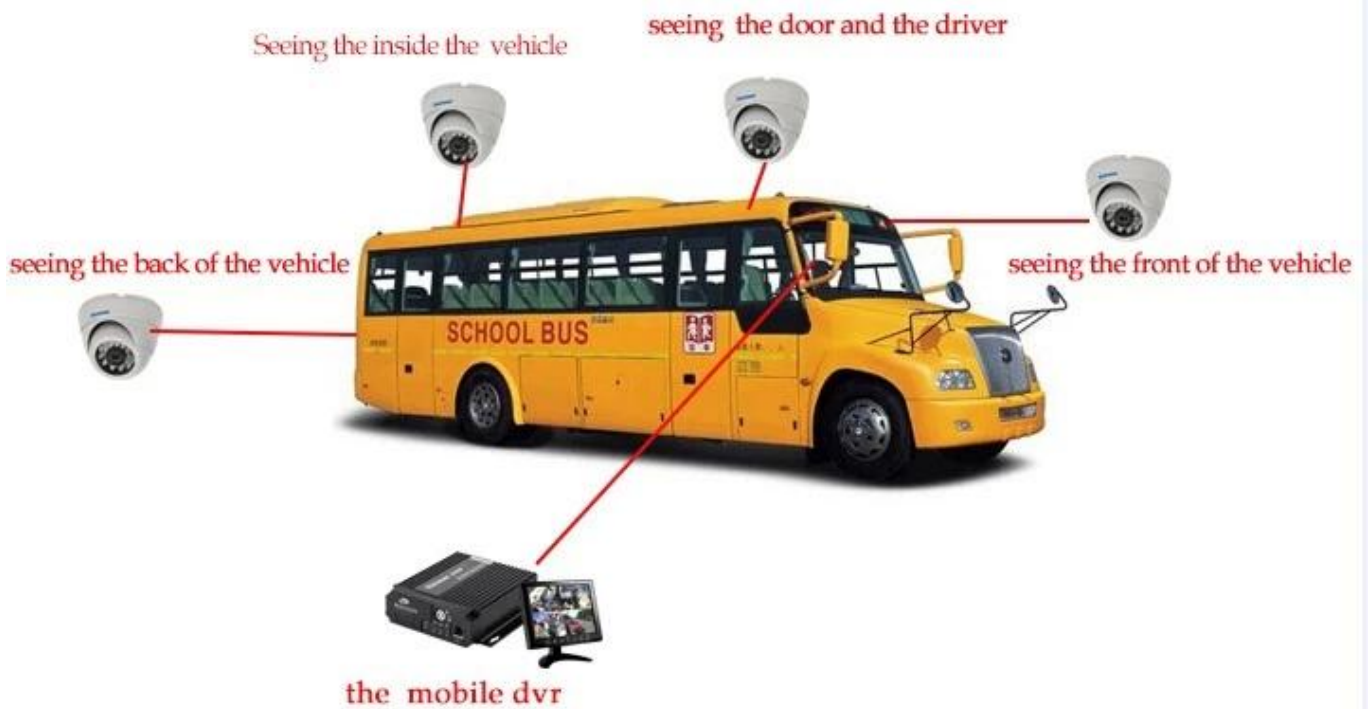

remote 3g 4g dvr