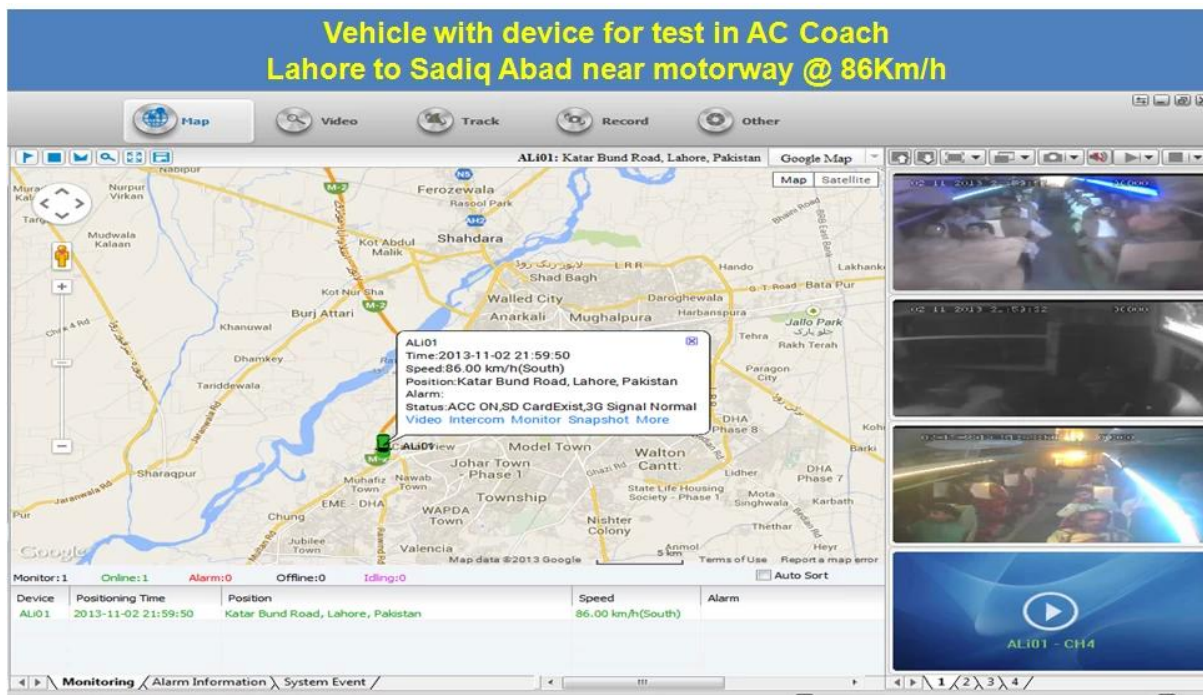

RCM-MDR301WDG DVR 4CH LAN GPS H.264 SD 3G DVR

RCM-MDR301WDG

特點

- 1. 4路SD卡DVR
- 2. 3G GPS LAN GPRS UPS
- 3. PTZ
- 4. 遙控
- 5. SD卡
- 6. SD卡
- 7. recovery
- 8. 8路

規格

Power	Power	4W
	Power	1W
	Power	1.0-2.2V
	Power	≤ - 30dBm
	Power	ADPCM
	Power	4W
Power	Power	2W
	Power	Power
	Power	Power
Power	Wireless	RJ45
	LAN	LAN
	3G	WCDMA/CDMA2000
GPS	GPS	GPS
	GPS	GPS
Power	Power	DC8-36V
	Power	-20°C + 85°C
Power	Power	138mm x 112mm x 36mm
	Power	360mm

CMS

Windows PC

IOS & Android OS

DVR

Inner Training after study from Alibaba in July

Technical Training For Fast Response to Customer Richmor 锐驰曼

lecturer for Execution