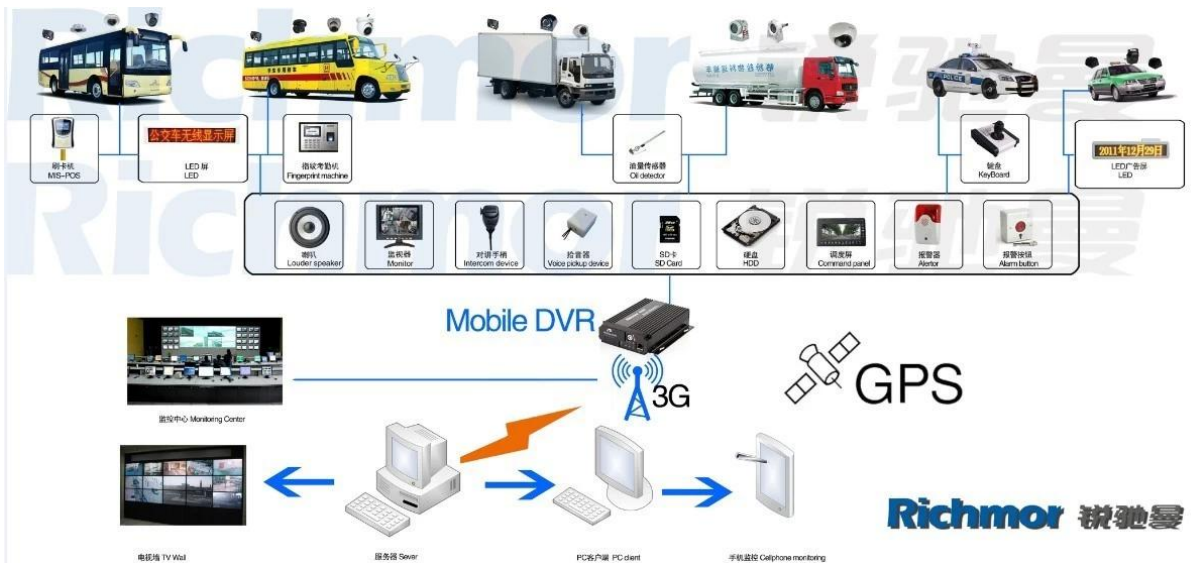

Richmor DVR