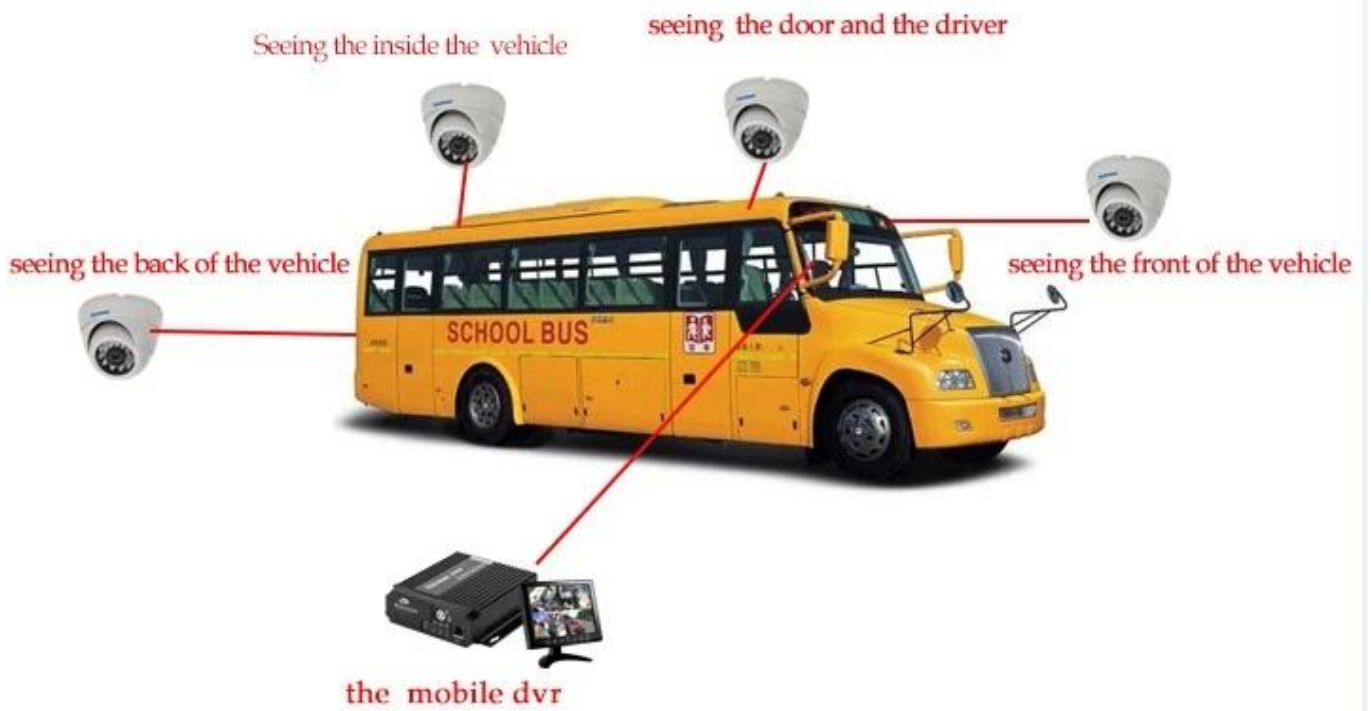

- Report
- Quick Report
- Mileage Summary
- Mileage Daily
- Track Detail
- Speed Report
- Online Summary
- ID Alarm Report
- Alarm Report
- Storage Report
- Upgrade Report
- Fuel Report
- Park Report
- Geo Fencing Report
- 3G Flow Report
- Extend Report
- Dispatch Report

Mileage Summary

Begin Time: 2016-01-08 00:00:00 To: 2016-01-08 16:27:09

Device: All Devices

Mileage Summary

Index	Vehicle	Total Mileage(KM)	Begin Time	Start Mileage(KM)	Start Position	End Time	End Mileage(KM)
1	鄂D3114	174.86	2016-01-08 08:00:30	22.95	22.52429, 114.00644	2016-01-08 16:25:41	157.83
2	鄂D3130	202.07	2016-01-08 07:30:17	18.1	22.86429, 112.88282	2016-01-08 16:25:28	171.57
3	24012	277.42	2016-01-08 07:09:55	23.41	23.369582, 116.675227	2016-01-08 14:57:24	300.63
4	鄂A78248	97.4	2016-01-08 06:00:25	236.97	41.572492, 116.788245	2016-01-08 06:42:36	41.09
5	24023	0	2016-01-08 06:00:07	16.26	37.158159, 120.731127	2016-01-08 16:19:07	16.26
6	鄂QF5387	416.36	2016-01-08 06:09:54	96.88	35.481432, 117.643783	2016-01-08 16:28:11	92.83
7	鄂B1712	120.98	2016-01-08 04:48:43	26.51	36.876478, 117.681941	2016-01-08 14:25:07	144.92
8	鄂B2250	45.81	2016-01-08 00:00:03	138.13	22.654294, 112.489583	2016-01-08 16:15:15	115.82
9	鄂B5153	48.64	2016-01-08 00:00:27	82	22.654187, 112.487565	2016-01-08 16:11:28	73.72
10	鄂B3268	111.72	2016-01-08 00:00:15	145.61	22.654321, 112.488545	2016-01-08 16:24:48	93.9
11	鄂B5033	52.02	2016-01-08 00:00:10	83.24	22.654236, 112.487785	2016-01-08 16:15:55	57.82
12	鄂A3683	695.08	2016-01-08 00:00:29	354.36	36.950643, 117.658781	2016-01-08 16:24:44	1089.74
13	24058	224.42	2016-01-08 07:00:58	44.57	37.949788, 116.844073	2016-01-08 16:17:34	60.4
14	28999	2.36	2016-01-08 13:13:09	17.6	28.734423, 121.238947	2016-01-08 13:57:27	19.81
15	00588	369.29	2016-01-08 00:00:54	51.84	33.733305, 115.863821	2016-01-08 16:00:58	420.33

00yer00000000000000

The screenshot shows a vehicle monitoring software interface. At the top, there's a navigation bar with options like 'Home', 'Map', 'Playback', 'System Set', and 'Log Query'. The main area is divided into several sections:

- **Left Panel:** A tree view showing a hierarchy of 'Monitor Center (202)', followed by a list of vehicle IDs (e.g., 90001, 90002, etc.). Below this is a table with columns for 'Status', 'FID', 'Color', and 'VIP'.
- **Center Panel:** A map of China with a red location marker. A large watermark 'rcmccctv.en.alibaba.com' is overlaid on the map.
- **Right Panel:** A vertical stack of four video camera feeds, each showing a blue screen with a camera icon.
- **Bottom Panel:** A detailed data table for a selected vehicle. It includes columns for 'Monitor ID', 'Online', 'Alarm', 'Offline', 'Speed', and 'Alarm'. The data shows the vehicle is online and moving at 0.00 km/h.

Romote 3G 4G DVR