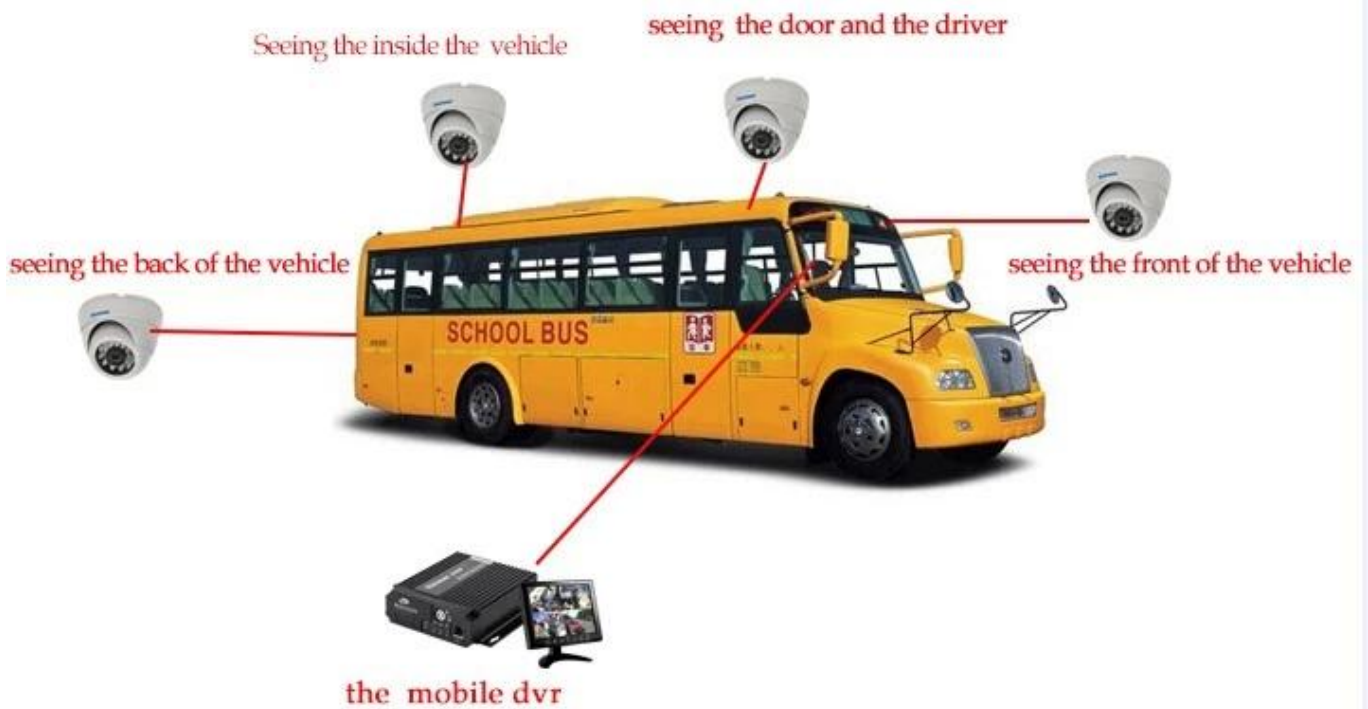

Romote 3g 4g DVR