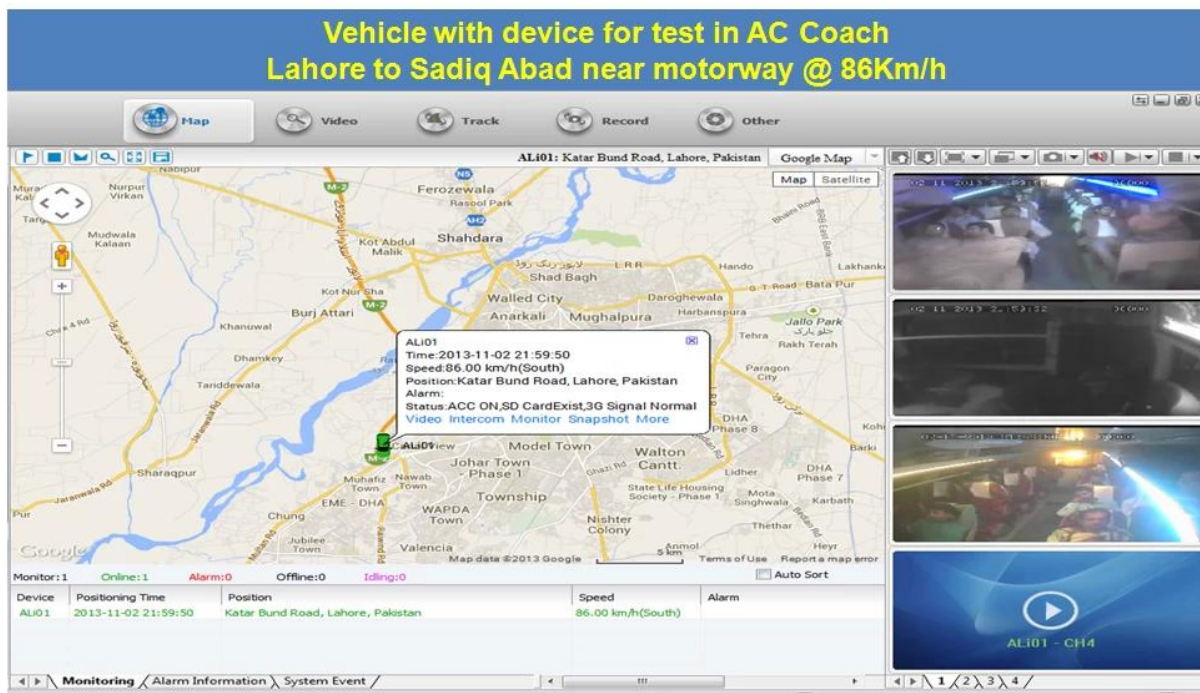

SD	Capacity	1G 32G
	File System	ASF FAT32
	Resolution	
	Resolution	
USB	USB	USB
	Network	3G WCDMA CDMA2000 TD-SCDMA ; GPRS EDGE
Display	Resolution	480 * 234
	Material	TFT
	Resolution	480 * 234
Storage	Storage	SD
	Temperature	-20°C + 50°C
Dimensions	Dimensions	50W x 90H x 28D mm
	Dimensions	70W x 110H x 28D mm
Weight	Weight	95g
	Weight	307.5g
Power	Power	238mW
	Power	352mW

CMS

Windows PC

IOS & OS