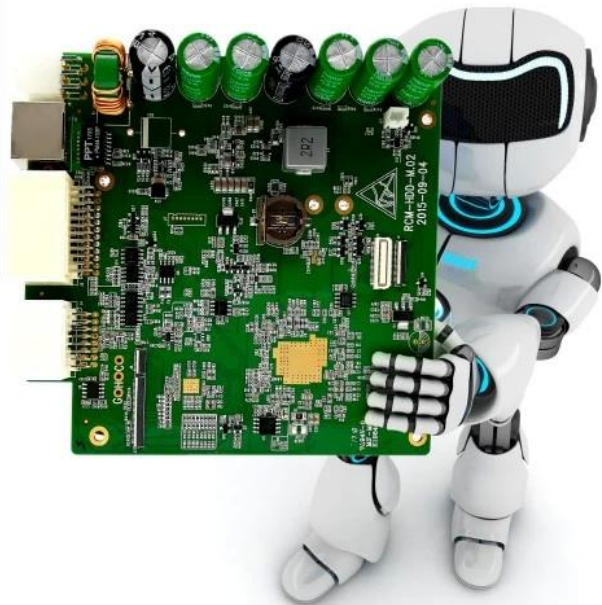

## Mobile Monitoring Management Platform

RMVS is a system of centralized management and monitoring of all kinds of vehicles based on wireless network. Perform real-time monitoring, GPS/BD positioning, video storage, vehicle scheduling, alarm and alarm, etc.

## Industrial Hisilicon 3520D image processor chip

Choose the electronic material of industrial grade specification, ensure the life of the component and the stability of the whole machine.

Adopt low heat resistance aluminum profile to make equipment shell, strong and durable, protect heat dissipation.

# The hard disk is shockproof

Industrial rubber bracket to prevent the collision of hard disk in the process of driving, to protect the data security of hard disk.

Exclusive damping technology to build military grade quality.