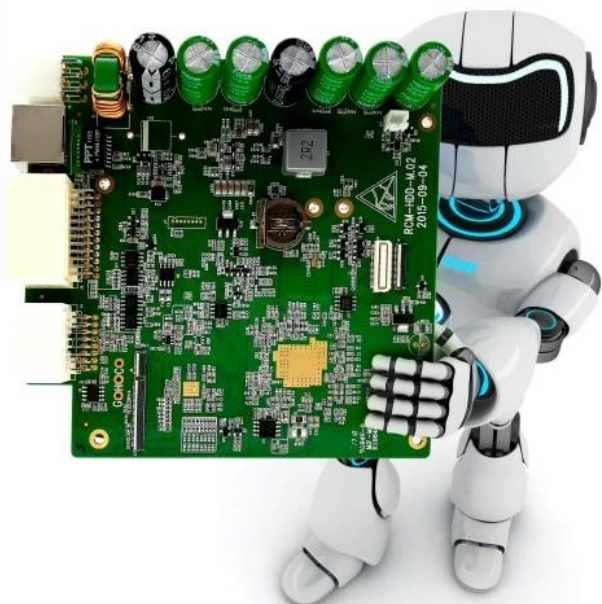

FUNCTION DISPLAY

Mobile Monitoring Management Platform

RMVS is a system of centralized management and monitoring of all kinds of vehicles based on wireless network. Perform real-time monitoring, GPS/BD positioning, video storage, vehicle scheduling, alarm and alarm, etc.

Industrial Hisilicon 3520D image processor chip

Choose the electronic material of industrial grade specification, ensure the life of the component and the stability of the whole machine.

Adopt low heat resistance aluminum profile to make equipment shell, strong and durable, protect heat dissipation.

The hard disk is shockproof

Industrial rubber bracket to prevent the collision of hard disk in the process of driving, to protect the data security of hard disk.

Industrial rubber brackets

Exclusive damping technology to build military grade quality.