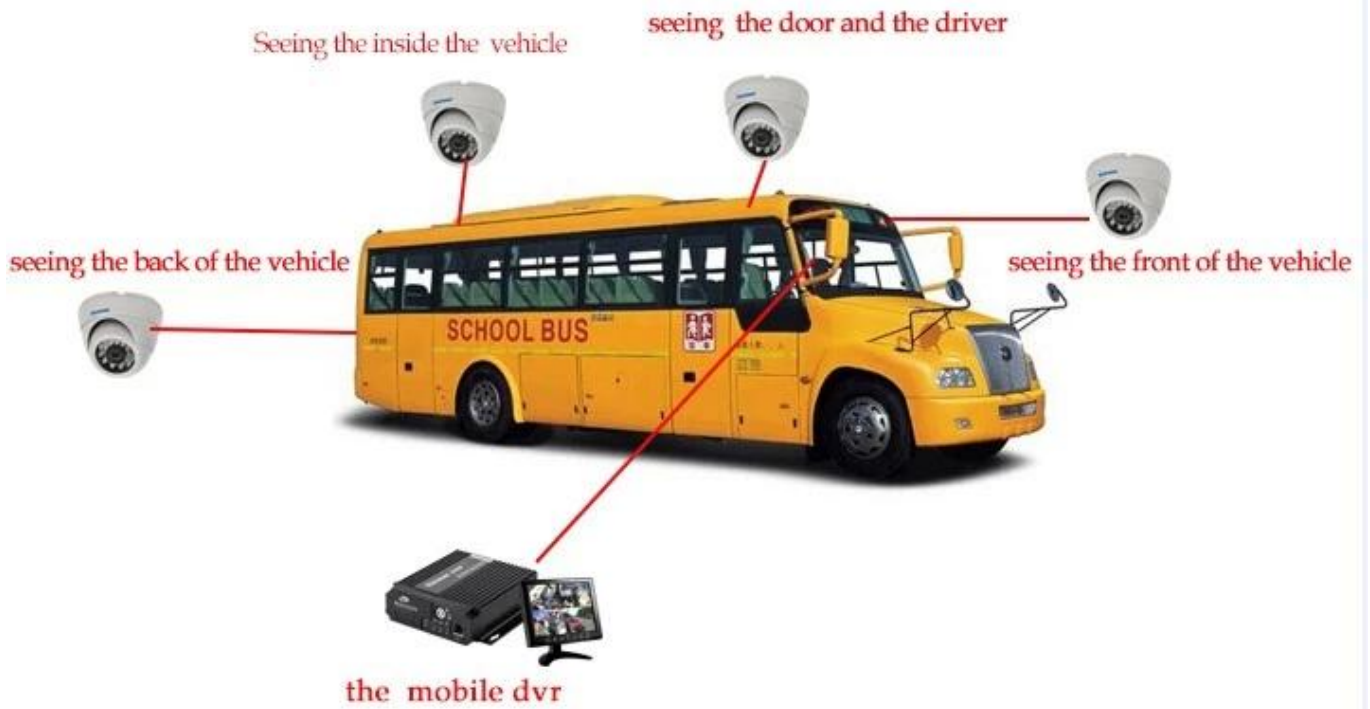

remote 3g 4g dvr