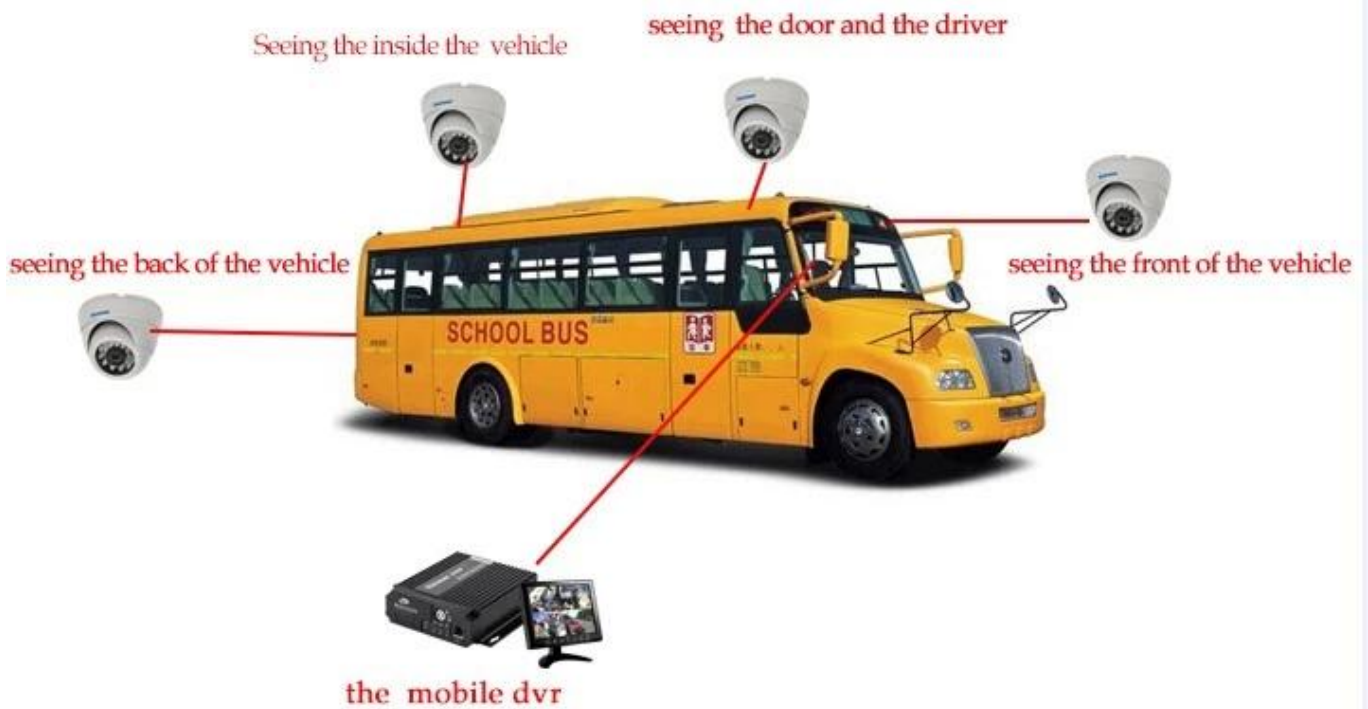

remote 3g 4g dvr