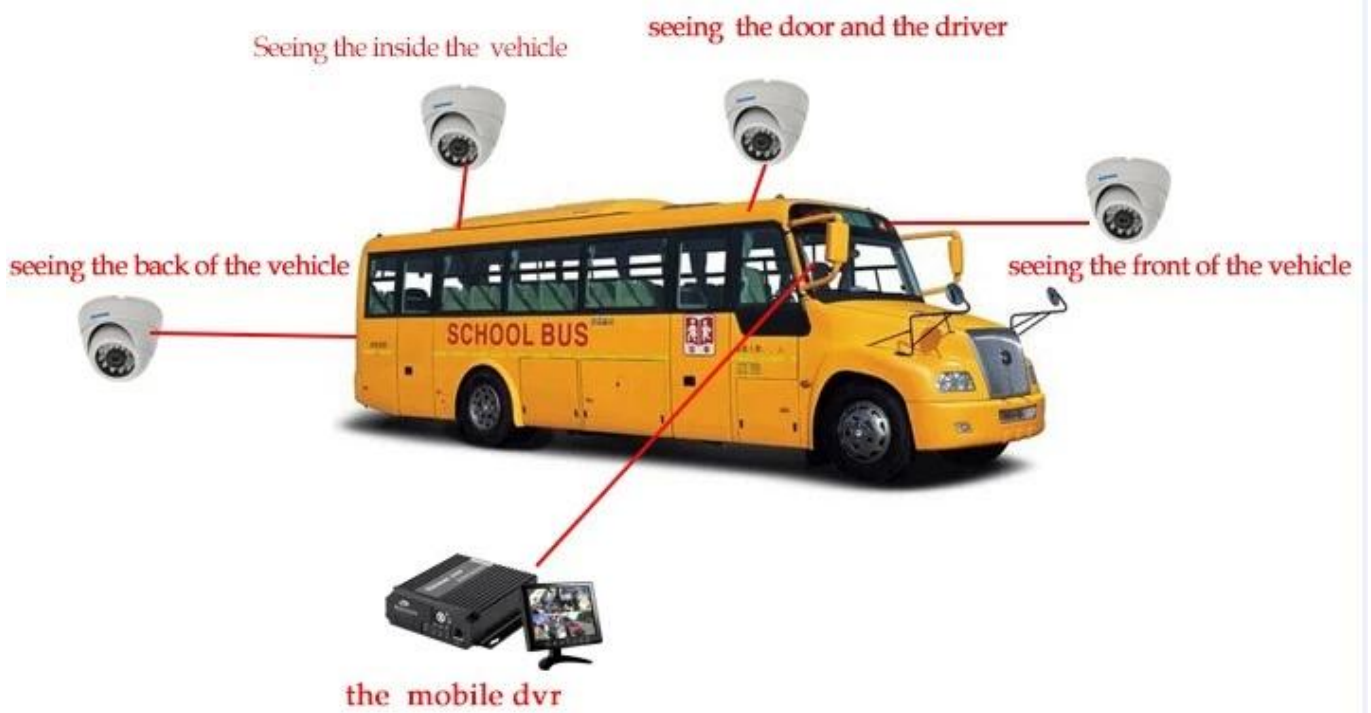

□□□□□□□□□□□□□□□□

The screenshot shows a vehicle monitoring software interface. At the top, there's a navigation bar with 'Home', 'Map', 'Playback', 'System Set', and 'Log Query'. The main area is divided into three sections:

- Left Panel:** A tree view showing a hierarchy of 'Monitor Center (202)', followed by a list of vehicle IDs (e.g., 90001, 90002, etc.). Below this is a detailed view for a selected vehicle, showing fields like 'Device Type', 'Vehicle Name', 'Vehicle ID', 'Company', 'Status', 'Positioning Time', 'Vehicle Location', 'Speed', and 'Costs'.
- Center Panel:** A map of China with a red dot indicating the current location of the selected vehicle. A large watermark 'rcmccctv.en.alibaba.com' is overlaid on the map.
- Right Panel:** A vertical stack of four video camera feeds, each showing a blue screen with a camera icon, indicating that the video feeds are currently inactive or not being displayed.

At the bottom, there's a status bar showing 'Monitoring' and 'System Event'.

Remote 3G/4G DVR