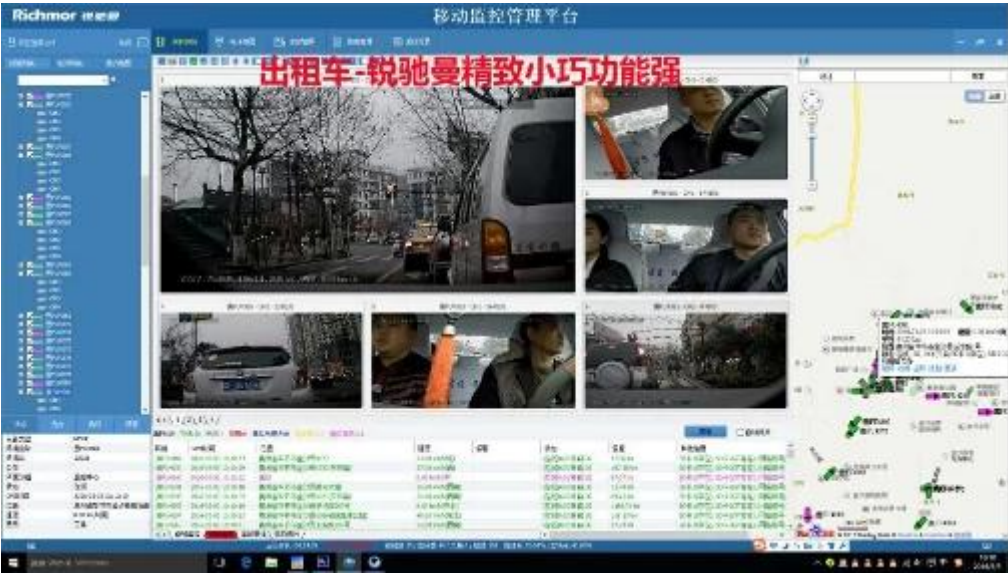

- Report
- Quick Report
- Mileage Summary
- Mileage Daily
- Track Detail
- Speed Report
- Online Summary
- ID Alarm Report
- Alarm Report
- Storage Report
- Upgrade Report
- Fuel Report
- Park Report
- Geo Fencing Report
- 3G Flow Report
- Extend Report
- Dispatch Report

Mileage Summary

Begin Time: 2016-01-08 00:00:00 To: 2016-01-08 16:27:09

Device: All Devices [Select Device] [Query] [Export To Excel] [Export To Csv] [Export To Pdf]

Mileage Summary

Index	Vehicle	Total Mileage(KM)	Begin Time	Start Mileage(KM)	Start Position	End Time	End Mileage(KM)
1	鄂D3114	174.86	2016-01-08 08:00:30	22.95	22.52429, 114.00644	2016-01-08 16:25:41	157.83
2	鄂D3130	202.07	2016-01-08 07:30:17	18.1	22.86429, 112.88282	2016-01-08 16:25:28	171.57
3	24012	277.42	2016-01-08 07:09:55	23.41	23.369582, 116.675227	2016-01-08 14:57:24	300.63
4	鄂A78248	97.4	2016-01-08 06:00:25	298.97	41.572492, 116.788245	2016-01-08 06:42:36	41.09
5	24023	0	2016-01-08 06:00:07	16.26	37.158159, 120.731127	2016-01-08 16:19:07	16.26
6	鄂QF5387	416.36	2016-01-08 06:09:54	98.88	35.481432, 117.643783	2016-01-08 16:28:11	92.83
7	鄂B1712	120.98	2016-01-08 04:48:43	26.51	36.876478, 117.681941	2016-01-08 14:25:07	144.92
8	鄂B2250	45.81	2016-01-08 00:00:03	138.13	22.654294, 112.489283	2016-01-08 16:15:15	115.82
9	鄂B5153	48.64	2016-01-08 06:00:27	82	22.654187, 112.487565	2016-01-08 16:11:28	73.72
10	鄂B3268	111.72	2016-01-08 06:00:15	145.61	22.654321, 112.488445	2016-01-08 16:24:48	93.9
11	鄂B5033	52.02	2016-01-08 06:00:10	83.24	22.654234, 112.487785	2016-01-08 16:15:55	57.82
12	鄂A43683	695.08	2016-01-08 00:00:29	354.36	36.950643, 117.688701	2016-01-08 16:24:44	1089.74
13	24058	224.42	2016-01-08 07:00:58	44.57	37.949788, 116.844073	2016-01-08 16:17:34	60.4
14	28999	2.36	2016-01-08 13:13:09	17.6	28.734423, 121.238947	2016-01-08 13:57:27	19.81
15	00588	369.29	2016-01-08 00:00:54	51.84	33.733305, 115.863821	2016-01-08 16:00:58	420.33

yer Richmor

The screenshot shows a vehicle monitoring software interface. At the top, there's a navigation bar with 'Home', 'Map', 'Playback', 'System Set', and 'Log Query'. Below this is a 'Dev List' sidebar with a tree view of vehicles under 'Monitor Center(242)'. The main area features a map of China with a vehicle icon. A large watermark 'rcmccctv.en.alibaba.com' is overlaid on the map. On the right, there are four video playback windows. At the bottom, a data table displays vehicle information:

Monitor ID	Online	Alarm	Offline	Signal	GPS	Speed	Alarm
00002	2016-12-09 16:53:08	鄂D3114	鄂D3114	鄂D3114	鄂D3114	1.70 km/h(0.00)	
00029	2016-12-09 16:46:38	鄂D3130	鄂D3130	鄂D3130	鄂D3130	7.76 km/h(0.00)	
00026	2016-12-09 11:46:24	鄂B2250	鄂B2250	鄂B2250	鄂B2250	82.46 km/h(0.00)	
00028	2016-12-17 16:58:58	鄂B5153	鄂B5153	鄂B5153	鄂B5153	0.00 km/h(0.00)