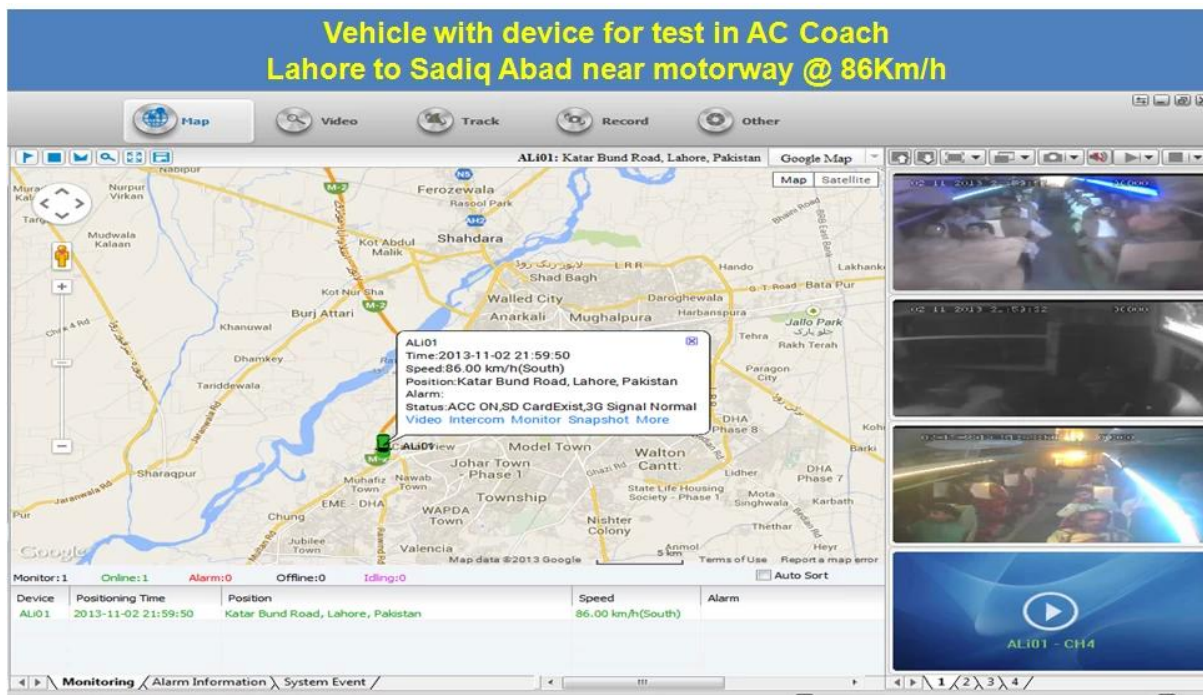

Power	Power	4W
	Power	1W
	Power	1.0-2.2V
	Power	≤ - 30dBm
	Power	ADPCM
	Power	4W
Power	Power	2W
	Power	Power
	Power	Power
Power	Wireless	RJ45
	LAN	LAN
	3G	WCDMA/CDMA2000
GPS	GPS	GPS
	GPS	GPS
Power	Power	DC8-36V
	Power	-20°C + 85°C
Power	Power	138mm x 112mm x 36mm
	Power	360mm

CMS

Windows PC