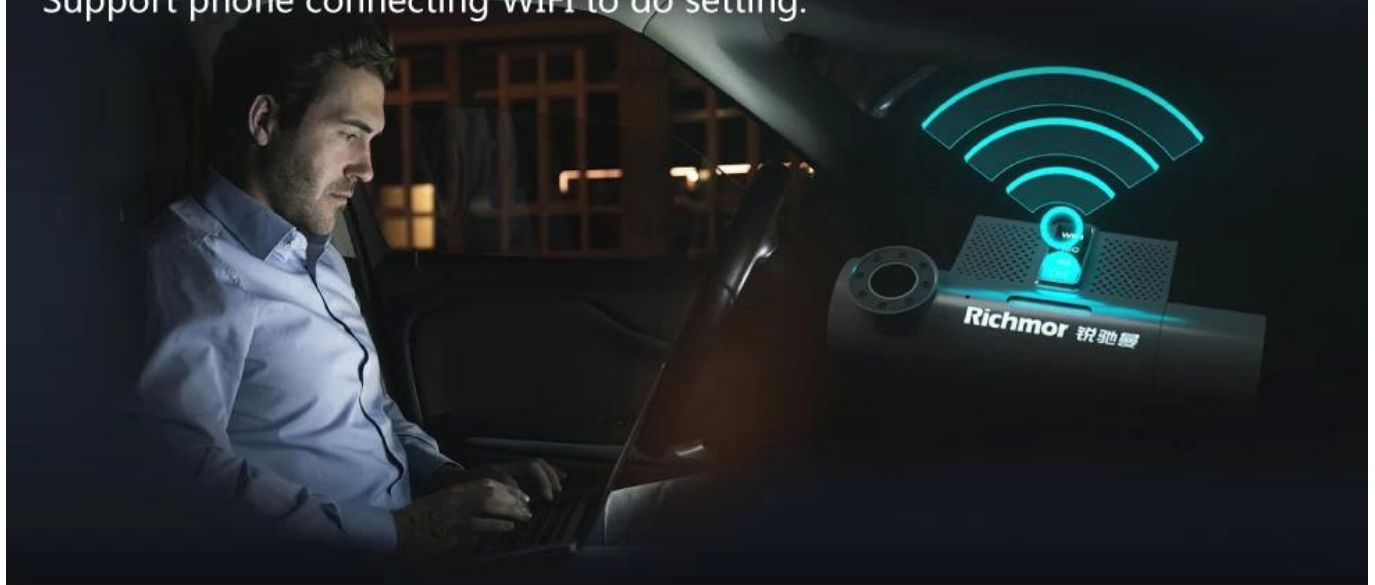

Main Features

- 1)Mini HD professional driving recorder.
- 2)2CH 1080P HD video recording,1CH audio recording and intercom
- 3)GPS/BD positioning,4G remote transmittion
- 4)Emergency alarm,WIFI hotspot, OTA upgrade
- 5)Suitable for online car-hailing, taxi, truck, etc.

Panic Button

Integrated sound pick up and speaker, support voice recording and intercom,
support panic button for sending alarms and photos.

voice record
and intercom

WIFI Hotspot

AP mode, support max8 devices at a time.
Support phone connecting WIFI to do setting.

Applications Suitable for Ride-Hailing car/ uber/taxi, van, etc.

Device Video

[4G dashcam](#)

Contact info

Ctc: Ada Lin

Email: overseasales-6@rcmctv.com

Skype/Wechat: +86 18938073583