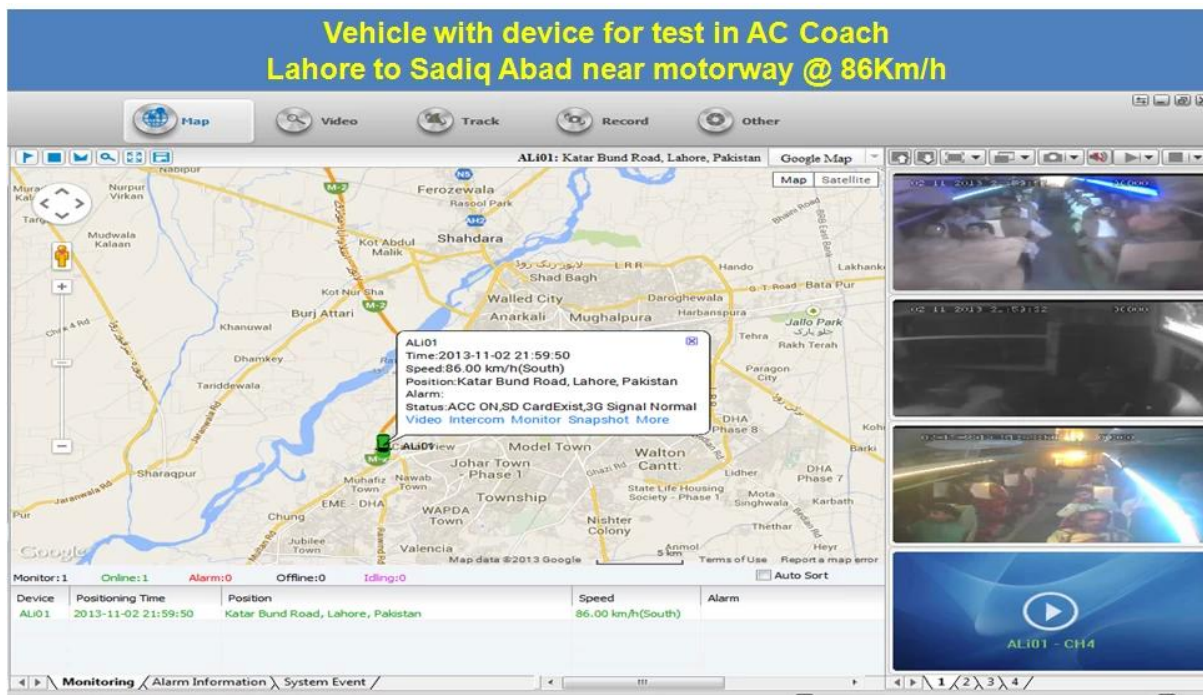

RCM-MDR301WDG DVR LAN GPS H.264 SD 3G DVR

RCM-MDR301WDG

特點

- 1. 4路SD卡DVR
- 2. 3G GPS LAN GPRS UPS
- 3. PTZ
- 4. 遙控
- 5. SD卡
- 6. SD卡
- 7. recovery
- 8. 遙控

規格

Power	Power	4W
	Power	1W
	Power	1.0-2.2V
	Power	≤ - 30dBm
	Power	ADPCM
	Power	4W
Power	Power	2W
	Power	Power
	Power	Power
Power	Wireless	RJ45
	LAN	LAN
	3G	WCDMA/CDMA2000
GPS	GPS	GPS
	GPS	GPS
Power	Power	DC8-36V
	Power	-20°C + 85°C
Power	Power	138mm x 112mm x 36mm
	Power	360mm

CMS

Windows PC

IOS & Android OS

DVR

Inner Training after study from Alibaba in July

Technical Training For Fast Response to Customer Richmor 锐驰曼

lecturer for Execution