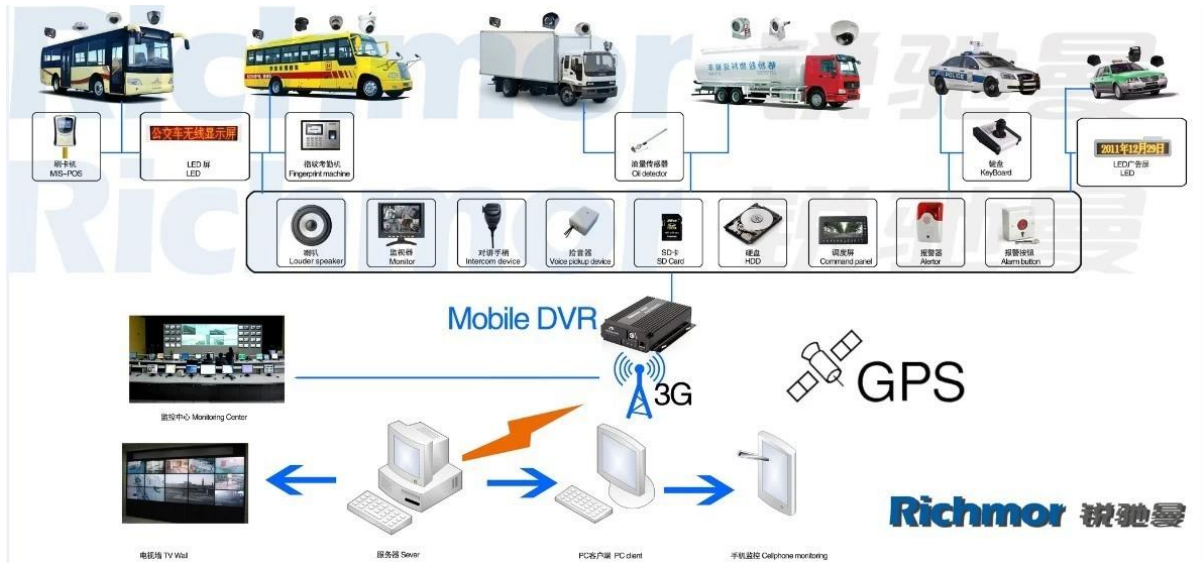

Richmor DVR