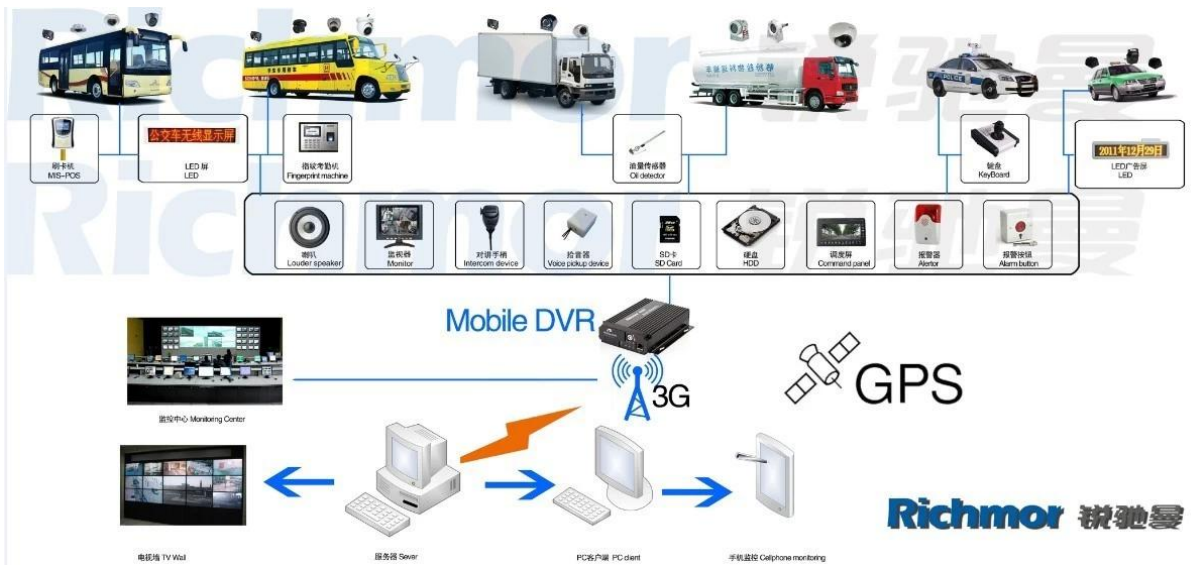

# GPS 4CH 3G DVR

RCM-MDR8000SDG

1

1 4 HD & 038; SD DVR

2 3G GPS

3 PTZ

4

5 HD

# Richmor DVR

**Richmor 锐驰曼**

□□□