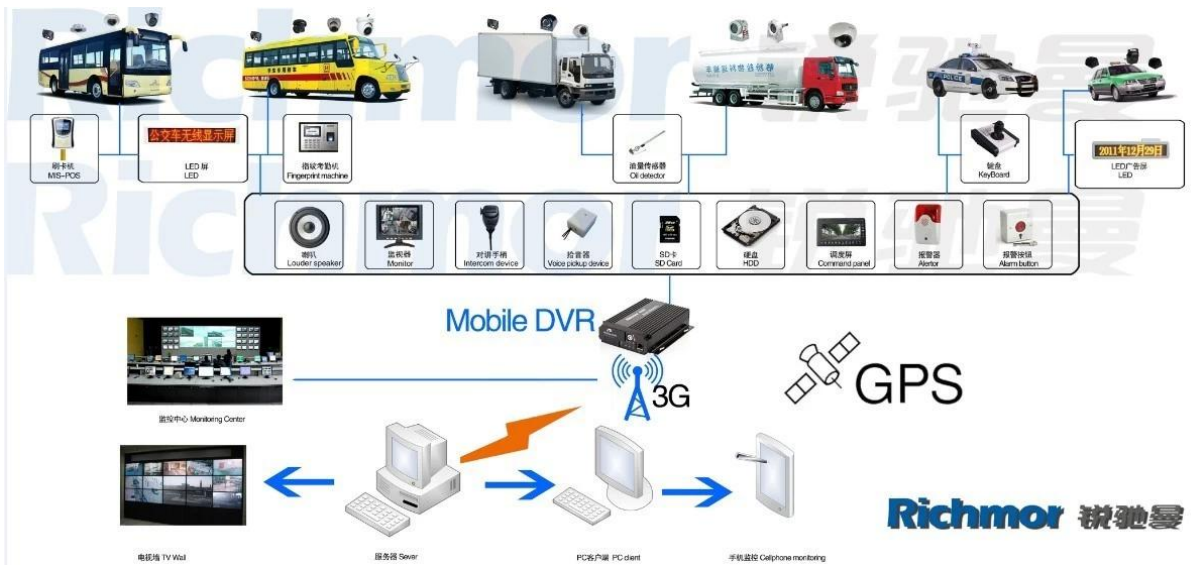

CMS

Windows PC

IOS & Android OS

富驰曼 DVR

Inner Training after study from Alibaba in July

Technical Training For Fast Response to Customer Richmor 锐驰曼

lecturer for Execution