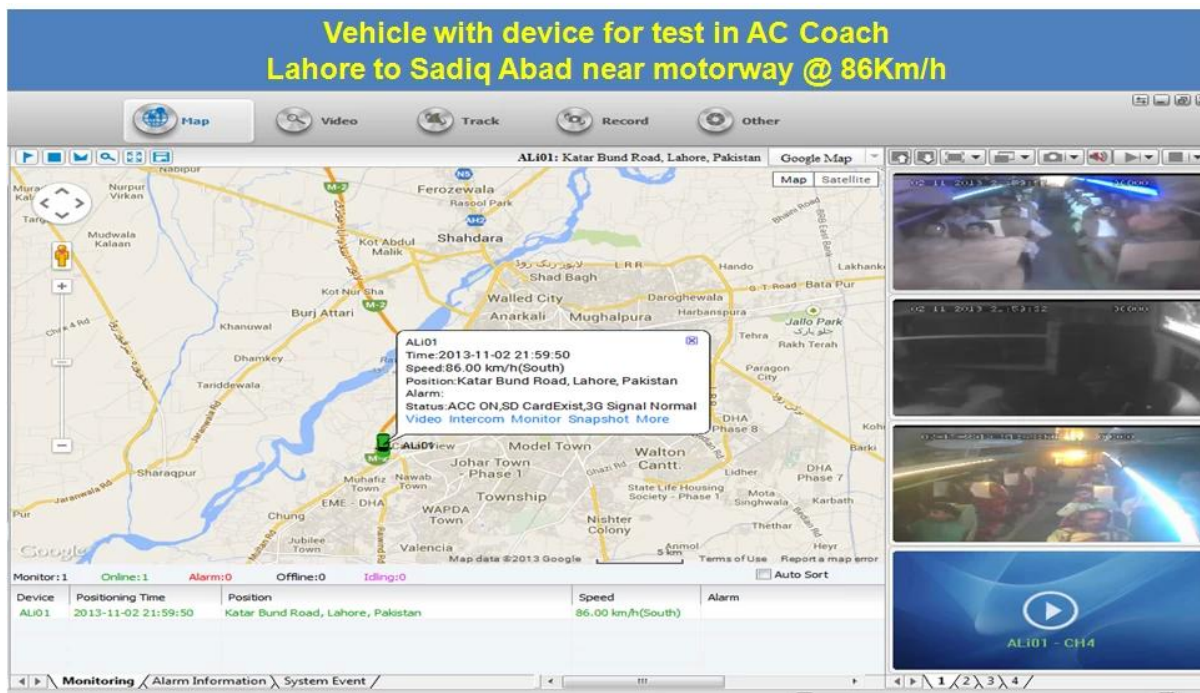

SD	Capacity	1GB 32G
	File System	ASF FAT32
	Resolution	
	Resolution	
USB	Port	USB
	Speed	
Network	3G	WCDMA CDMA2000 TD-SCDMA
	2G	GPRS EDGE
Display	Resolution	2.4"
	Type	TFT
	Resolution	480 * 234
Storage	SD	
	Capacity	
Temperature	Min	-20°C
	Max	+ 50°C
Dimensions	W	50mm
	H	90mm
Weight	Net	70g
	Gross	110g
Power	Input	95mA
	Output	307.5mA
Battery	Capacity	238mAh
	Life	352h

CMS

Windows PC

IOS & Android OS