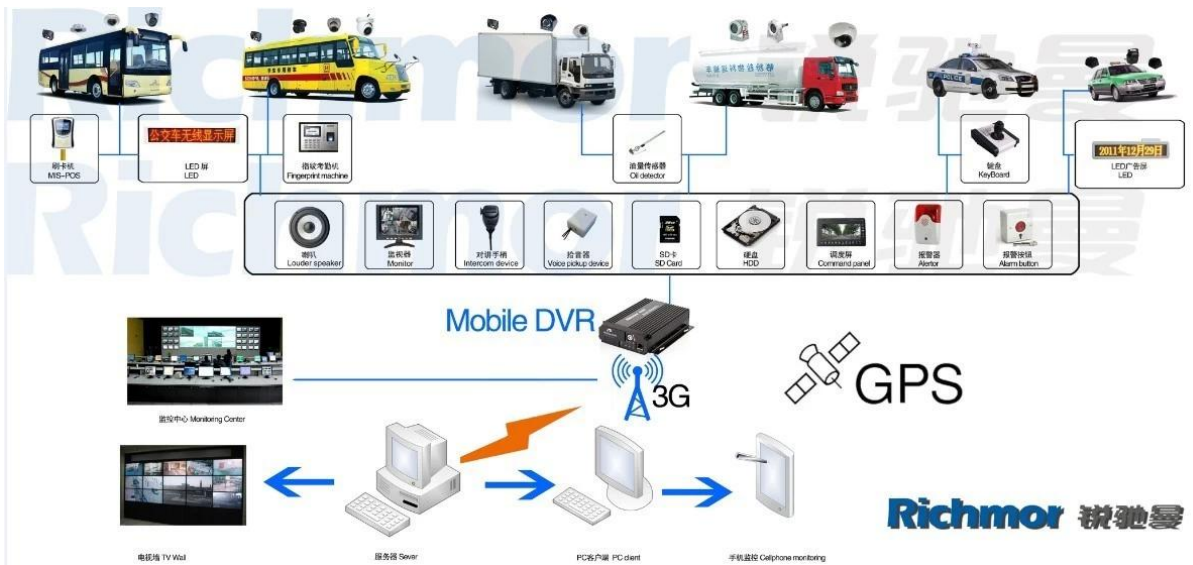

**CMS**

**Vehicle with device for test in AC Coach  
Lahore to Sadiq Abad near motorway @ 86Km/h**

Windows PC

IOS & Android OS

Richmor DVR

Inner Training after study from Alibaba in July

Technical Training For Fast Response to Customer Richmor 锐驰曼