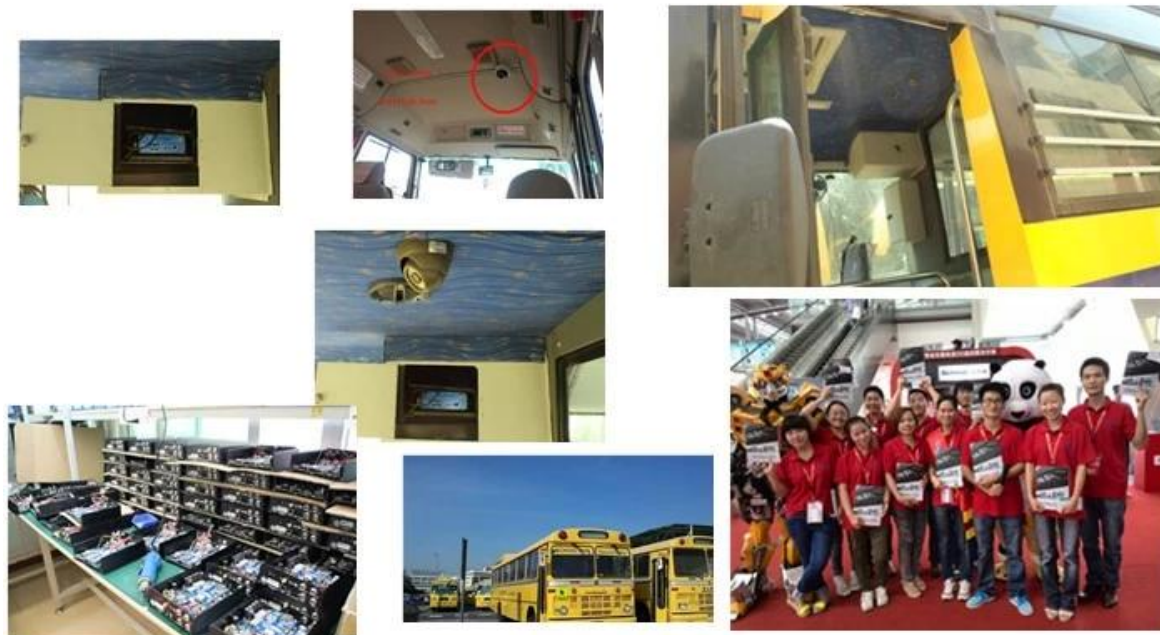

Remote control of the DVR

Live status report of the DVR, including alarm, speed, status.

Support remote monitoring from mobile phone or iPad

Support iPhone/iPad and Android system

Progetto Richmor Veicolo mobile DVR